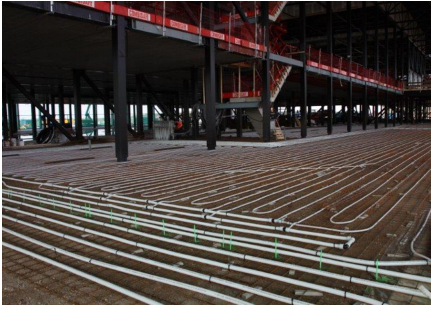

uponor

XXXXXXXXXXXXXXXXXX

XXXXXXXXXXXXXXXX19

XXXXXXXXXXXXXXXX10A-053

XX

W www.uponor.com