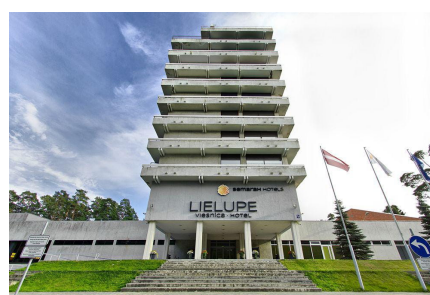

Everything made for the convenience of visitors to enjoy water procedures.

Lielupe Hotel by Semarah, Jurmala