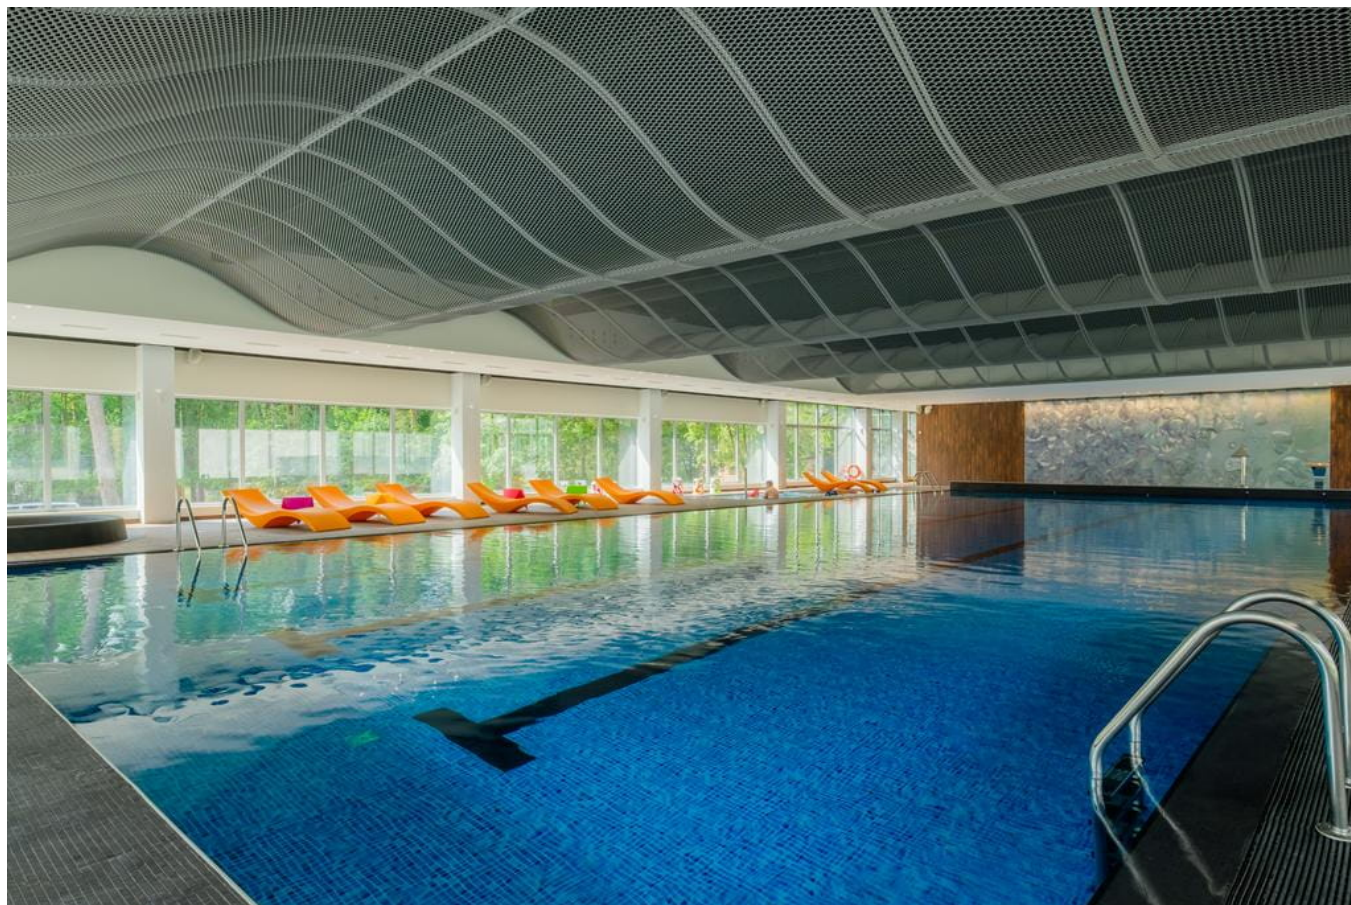

Everything made for the convenience of visitors to enjoy water procedures.

Lielupe Hotel by Semarah, Jurmala