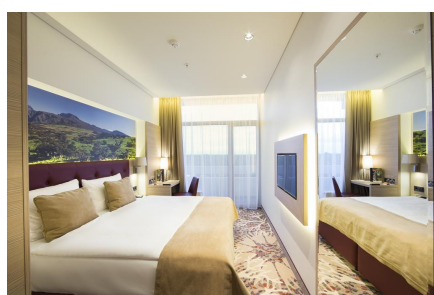

Everything made for the convenience of visitors to enjoy water procedures.

Lielupe Hotel by Semarah, Jurmala