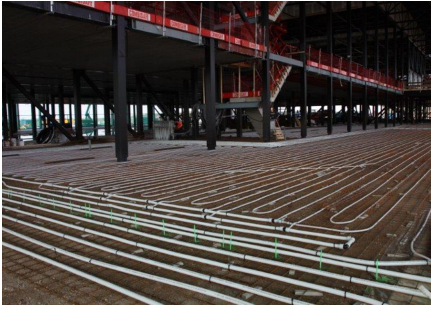

Uponor

Adress

Uponor VVS
737 03 Virsbo

W www.uponor.com

Uponor Infra AB
Industrivägen 11
513 32 Fristad