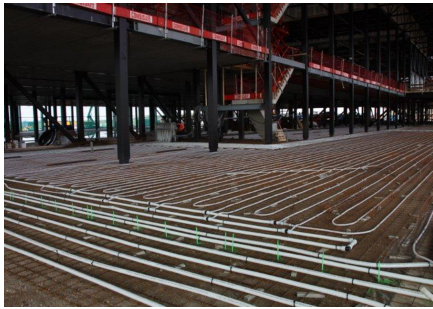

uponor

Adresa

DOM-TITAN d.d.
Kovinarska cesta 28

Telefon 00386 1 8309 168
E-Mail pc5@dom-titan.si
W www.uponor.com