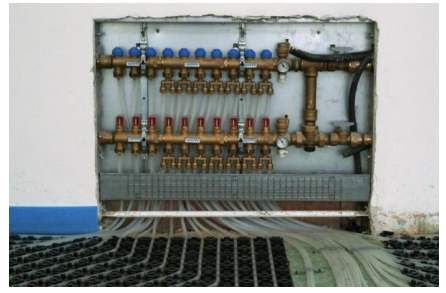

uponor

Adresa

DOM-TITAN d.d.
Kovinarska cesta 28

Telefon 00386 1 8309 168
E-Mail pc5@dom-titan.si
W www.uponor.com