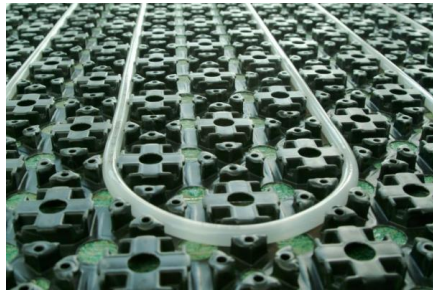

uponor

Adresa

DOM-TITAN d.d.
Kovinarska cesta 28

Telefon 00386 1 8309 168
E-Mail pc5@dom-titan.si
W www.uponor.com