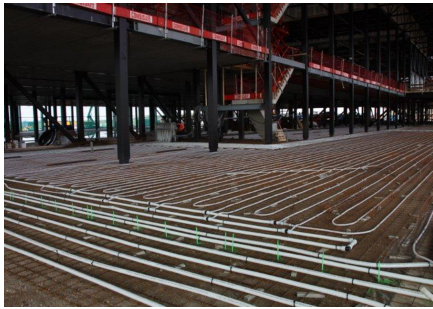

uponor

Telefon Za sva pitanja javite nam se
na: podrskakupcima@uponor.com
E-mail podrskakupcima@uponor.com
W www.uponor.com