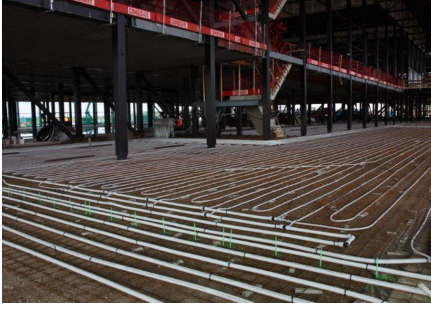

uponor

Address

Uponor Romania
Splaiul Unirii 76, parter, Sector 4,
București

Phone +40 31 805 33 91
E-Mail serviciuclienti@uponor.com
W www.uponor.com