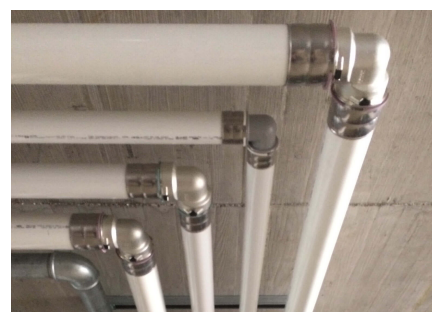

Reconstruction of the Gbelána mansion into a 4-star congress hotel with wellness

During the renovation of the mansion, particular emphasis was placed on sanitary pipes that meet the requirements and guidelines for drinking water. And that's why we used our unique composite pipe system to install drinking water distribution. Uponor MLC Uni Pipe Plus, which boasts a seamless aluminum layer. This means that this composite pipe does not have a longitudinal weld and has a different composition and properties than for example Uponor PE-Xa. We deliver composite pipes in rods or coils. The advantage of this system is 100% resistance to oxygen diffusion, easy handling, low weight and, above all, high shape stability and flexibility in bending.

Château Gbelány