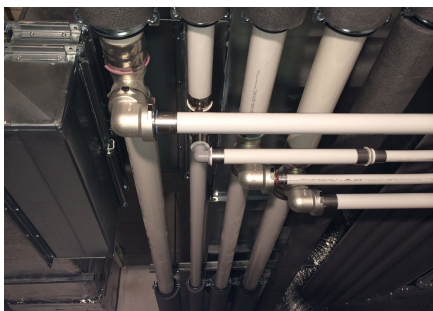

Uponor

Uponor em Portugal

Uponor Portugal, Lda.
Rua Jardim 170 R/C Esquerdo -fração B
4405 - 823 Vilar Paraíso - Vila Nova de
Gaia

Telefone +351 227 860 200
E-mail servicoalcliente@uponor.com
W www.uponor.com