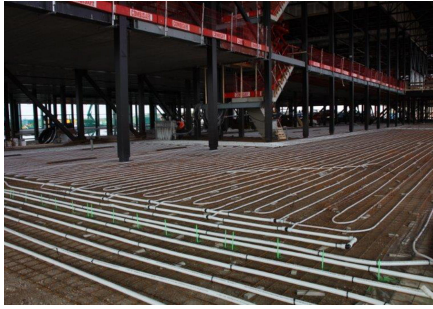

Uponor

Uponor em Portugal

Uponor Portugal, Lda.
Rua Jardim 170 R/C Esquerdo -fração B
4405 - 823 Vilar Paraíso - Vila Nova de
Gaia

Telefone +351 227 860 200
E-mail servicoalcliente@uponor.com
W www.uponor.com