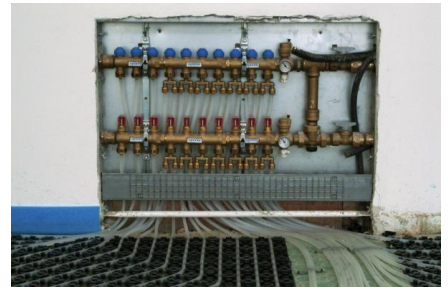

Uponor

Uponor em Portugal

Uponor Portugal, Lda.
Rua Jardim 170 R/C Esquerdo -fração B
4405 - 823 Vilar Paraíso - Vila Nova de
Gaia

Telefone +351 227 860 200
E-mail servicoalcliente@uponor.com
W www.uponor.com