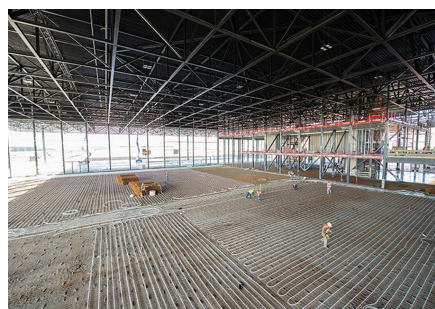

From the end of 2014, the Netherlands' new National Military Museum will bring together the collections of the Army Museum in Delft and the Military Aviation Museum in Soesterberg. The need for the best possible indoor environment at the museum is enormous. While the conditions in which age-old museum pieces are stored is essential, a pleasant indoor environment is also important to visitors. The museum complex is thus equipped with a range of sustainable technologies, including concrete core activation. Fitting Uponor industrial underfloor heating on the ground floor and a TAB Omegaprofiel on the first floor makes a major contribution to creating an optimum indoor environment.

Dutch National Military Museum