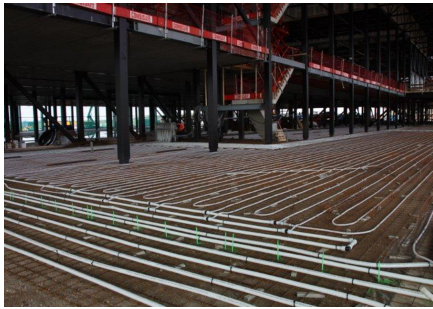

uponor

Adres

Uponor Infra Sp. z o.o.
01-217 Warszawa
ul. Kolejowa 5/7

W www.uponor.com

Uponor Sp. z o.o.
01-217 Warszawa
ul. Kolejowa 5/7