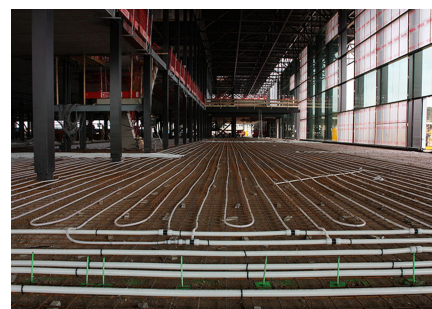

From the end of 2014, the Netherlands' new National Military Museum will bring together the collections of the Army Museum in Delft and the Military Aviation Museum in Soesterberg. The need for the best possible indoor environment at the museum is enormous. While the conditions in which age-old museum pieces are stored is essential, a pleasant indoor environment is also important to visitors. The museum complex is thus equipped with a range of sustainable technologies, including concrete core activation. Fitting Uponor industrial underfloor heating on the ground floor and a TAB Omegaprofiel on the first floor makes a major contribution to creating an optimum indoor environment.

Dutch National Military Museum