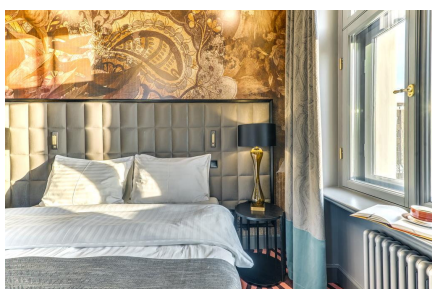

Short description

A new hotel with 168 stylish rooms and extra luxurious apartments. Here everything is in one place – a restaurant for a new and sophisticated gastronomic experience, modern event and conference rooms, spacious Wellness center, as well as three elegant SPA rooms that are going to be open in early spring. The hotel is a pearl for design idolaters, free-livers and cultural experiences. Universal Uponor MLC materials were used in the hotel water supply and radiator heating systems.

Grand Poet Hotel by Samarah, Riga