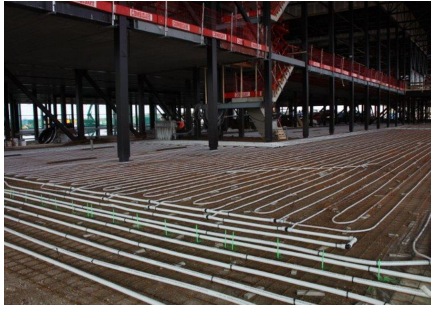

uponor

Adresas

UAB UPONOR
Ukmergės g. 280
06115 Vilnius

Telefonas +37064007900
E-Mail lietuva@uponor.com
W www.uponor.com