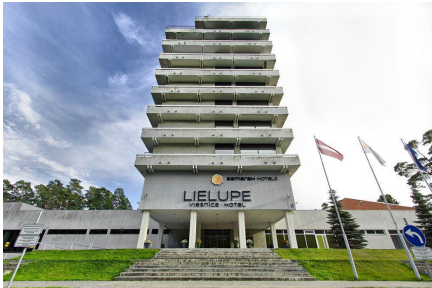

Lielupe Hotel by Semarah, Jurmala