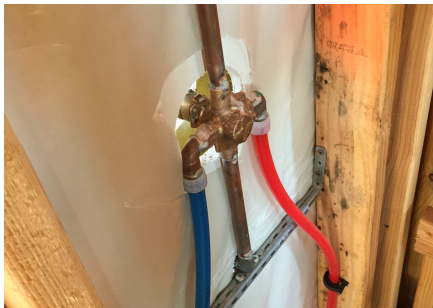

PEX is more forgiving and it's lighter than copper. We used to use CPVC, stainless and copper pipes, but ProPEX fittings, man, it's quick and fast.

uponor

Adresas

UAB UPONOR
Ukmergės g. 280
06115 Vilnius

Telefonas +37064007900
E-Mail lietuva@uponor.com
W www.uponor.com