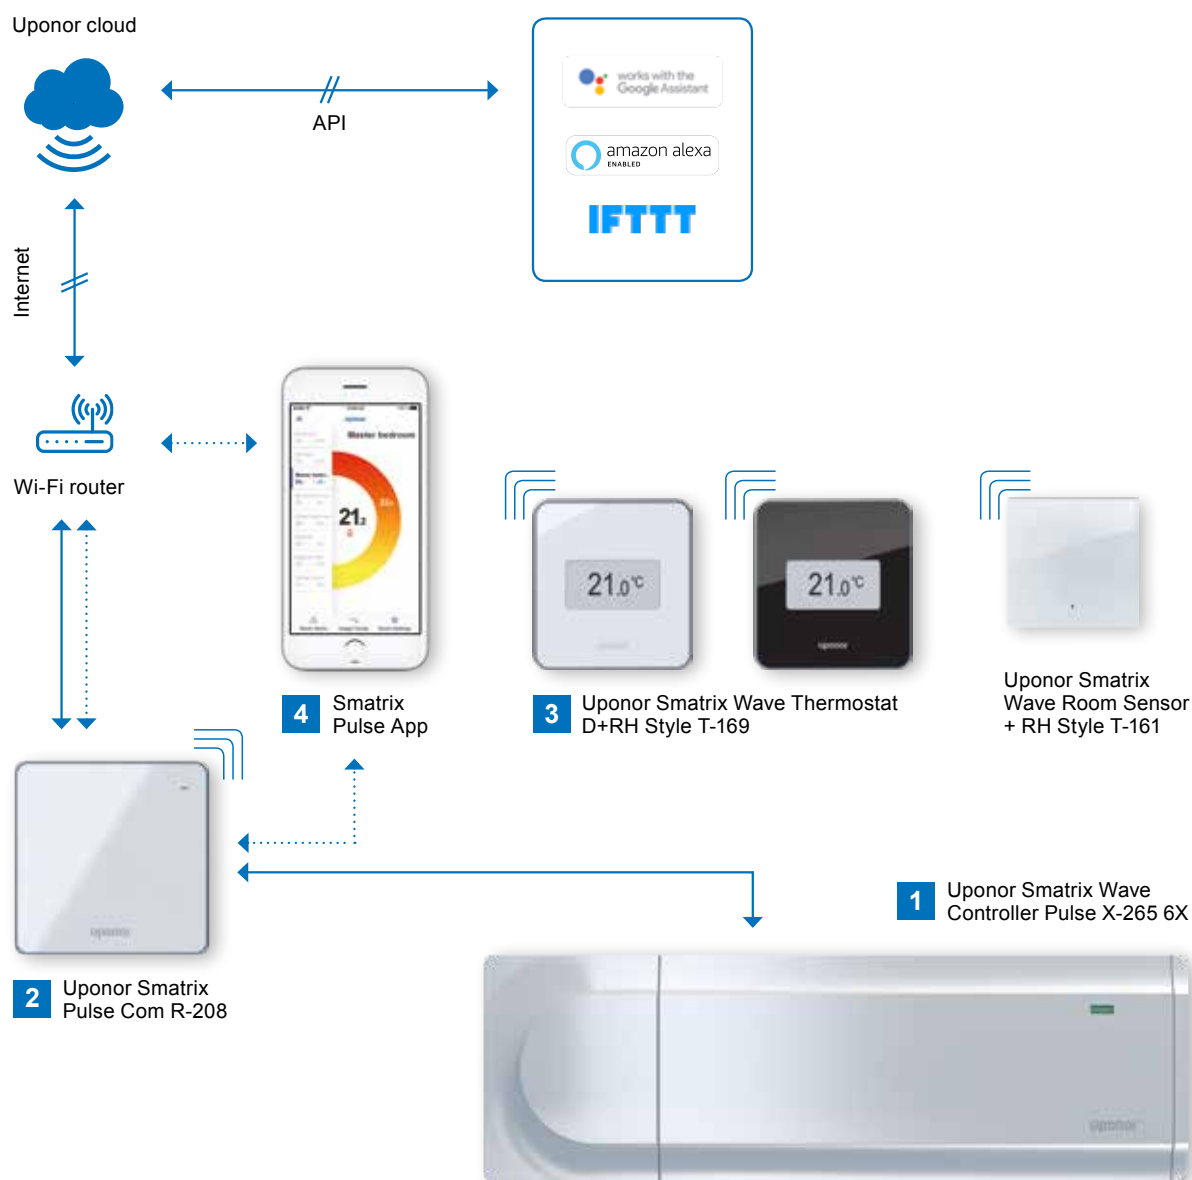

Chris Johnson, 62, retired

“My customers often ask me ...

... how they can get maximum comfort at minimum energy costs. I recommend Uponor underfloor heating with Smatrix Pulse controls. Installation is fast and easy and can be done without an internet connection.”

Frank Wood, 36, installer

Simple system, maximum performance

Your feel-good connection with Smatrix Pulse comprises only a few components.
For optimal installation, please contact our reliable partners.