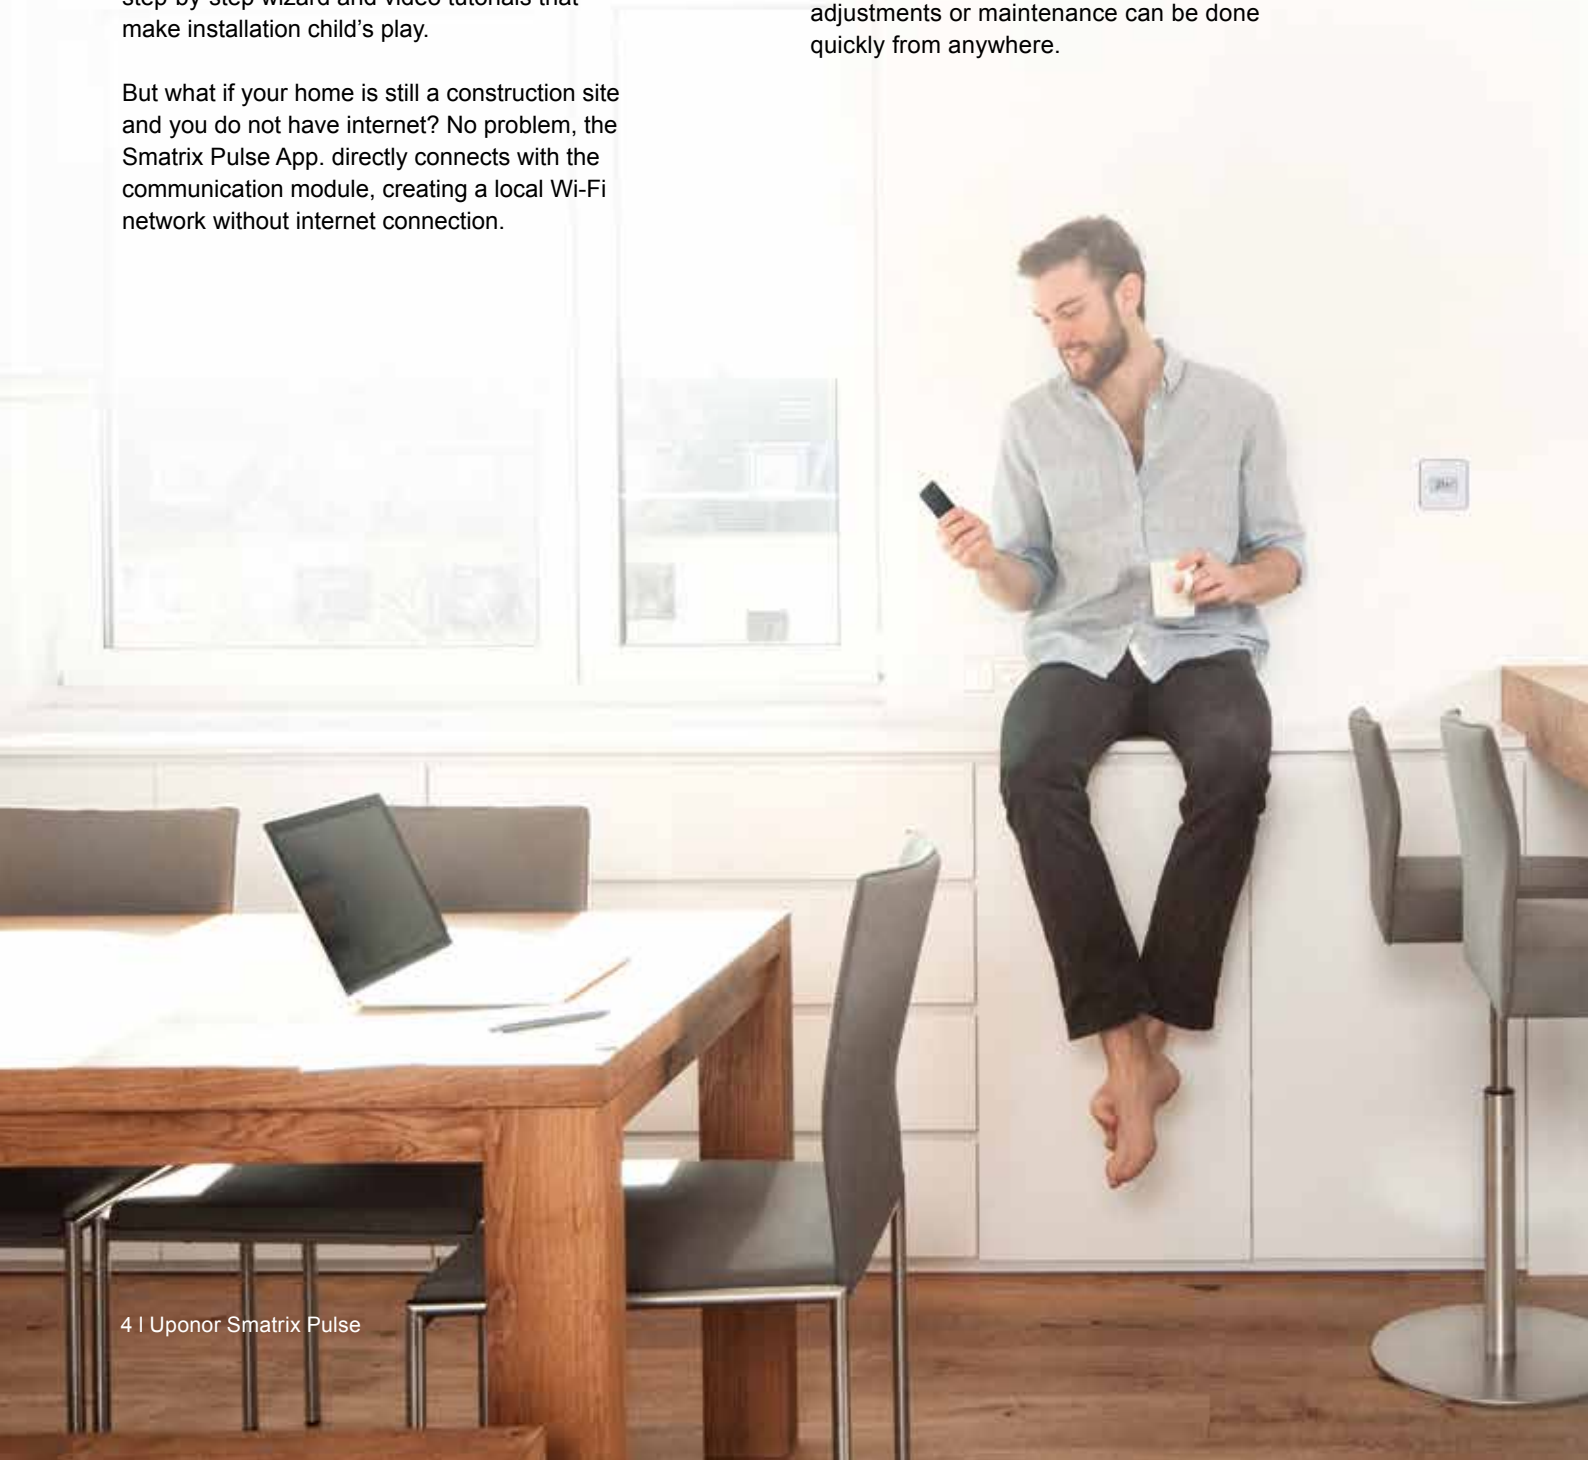

1, 2, 3, ready!

Smatrix Pulse can be set up in a few steps and is easy to maintain

Installation and configuration without the internet

There is no need to read heavy manuals: the Smatrix Pulse App provides a fully interactive step-by-step wizard and video tutorials that make installation child's play.

But what if your home is still a construction site and you do not have internet? No problem, the Smatrix Pulse App. directly connects with the communication module, creating a local Wi-Fi network without internet connection.

Third-party access for convenient maintenance

Within the Smatrix Pulse App you can grant access rights to your trusted installer for a comprehensive check of the system or to implement improvements. System set-ups, adjustments or maintenance can be done quickly from anywhere.