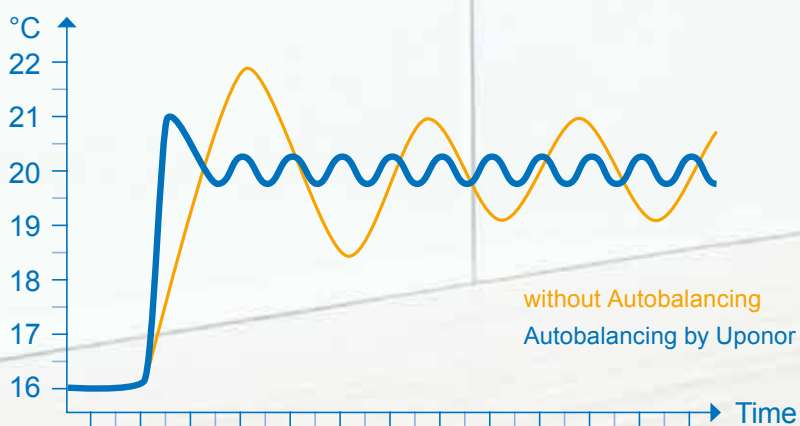

Less energy, more comfort!

Smatrix Pulse automatically optimises your energy use

While manual hydraulic balancing only considers the initial conditions, the Autobalancing function constantly adapts to every change in the system or space, without complicated recalculations or adjustments by an installer. Automatic balancing continues through all seasons and adapts to household's changing lifestyle and usage patterns, eliminating the need for manual balancing. This results in more even floor temperatures and faster system reaction times with lower energy consumption than any standard on/off system. You save time, energy and money – whilst benefiting from optimal comfort!

Save up to 20% in energy with Autobalancing technology: