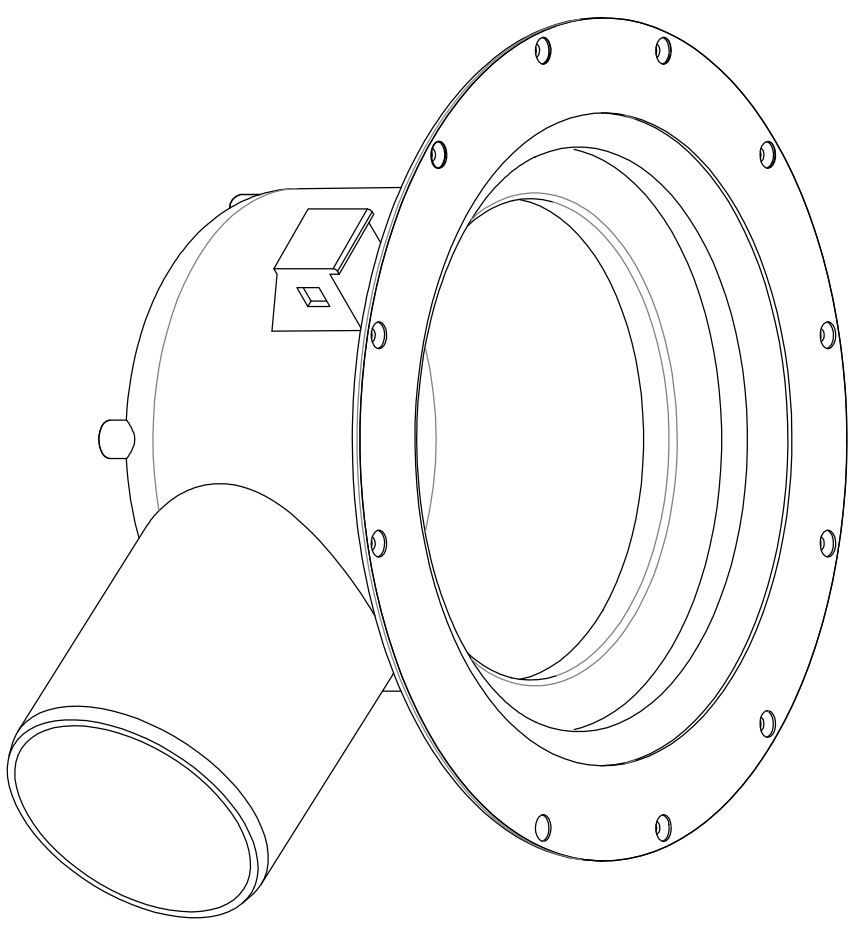

Uponor product number	Material	Color/finish	Drawing no.
<b>1093059</b>	PEH	Blue	00176373
Additional numbers	Scale	Drawn	NPd
<b>LVI 3311618</b>		Check,	
		Appr.	

<p><b>uponor</b></p> <p>Infrastructure and Environment Europe Product Development</p>	Description
	DRAIN HORIZONTAL 75 LDW