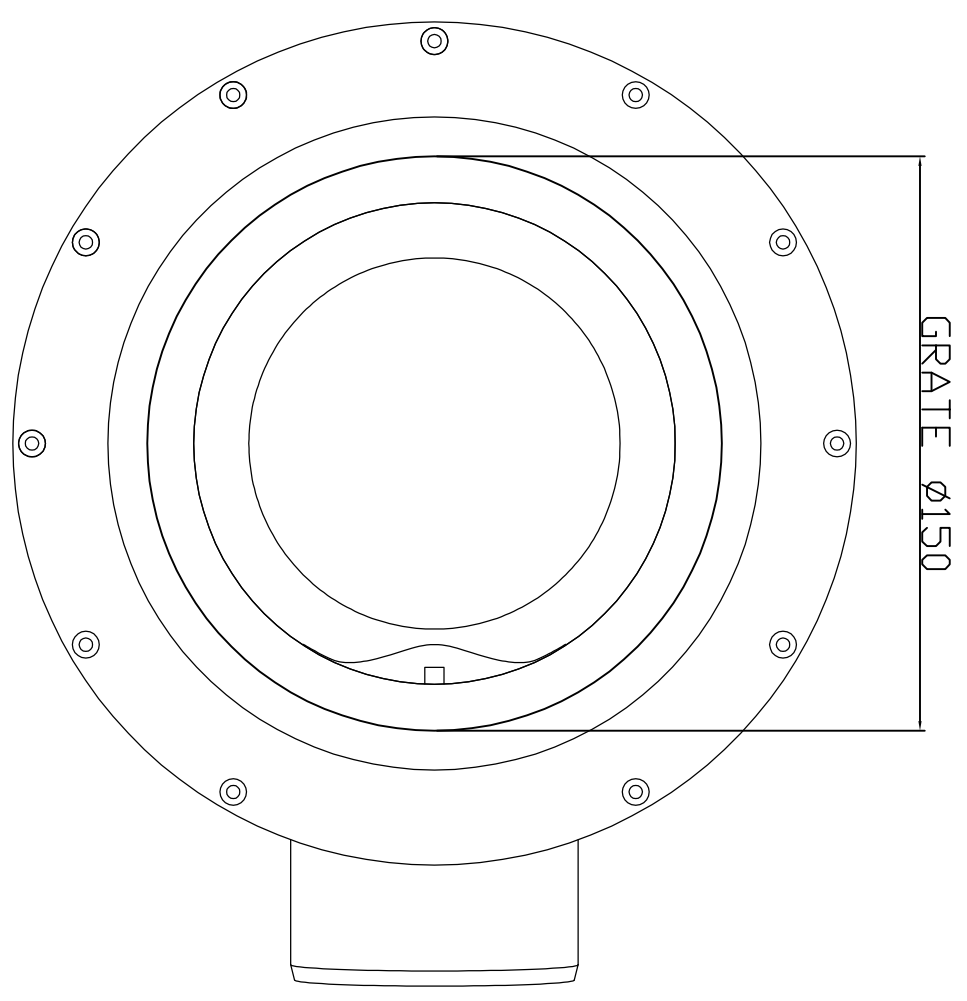

Uponor product number	Material	Color/finish	Drawing no.
<b>1093059</b>	PEH	Blue	00176373
Additional numbers	Scale	Drawn	NPd
<b>LVI 3311618</b>		Check,	
		Appr.	

<p><b>uponor</b></p> <p>Infrastructure and Environment Europe Product Development</p>	Description
	DRAIN HORIZONTAL 75 LDW