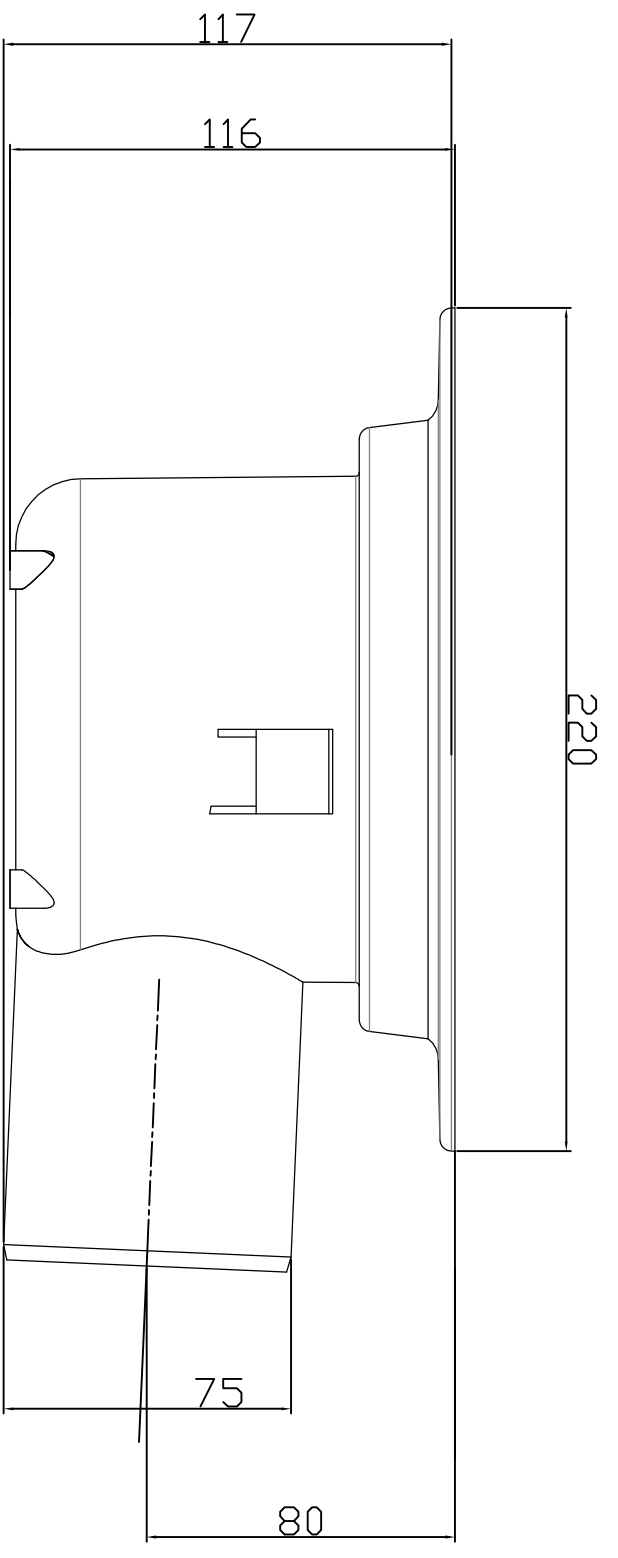

Uponor product number	Material	Color/finish	Drawing no.
<b>1093059</b>	PEH	Blue	00176373
Additional numbers	Scale	Drawn	NPd
<b>LVI 3311618</b>		Check,	
		Appr.	

<p><b>uponor</b></p> <p>Infrastructure and Environment Europe Product Development</p>	Description
	DRAIN HORIZONTAL 75 LDW