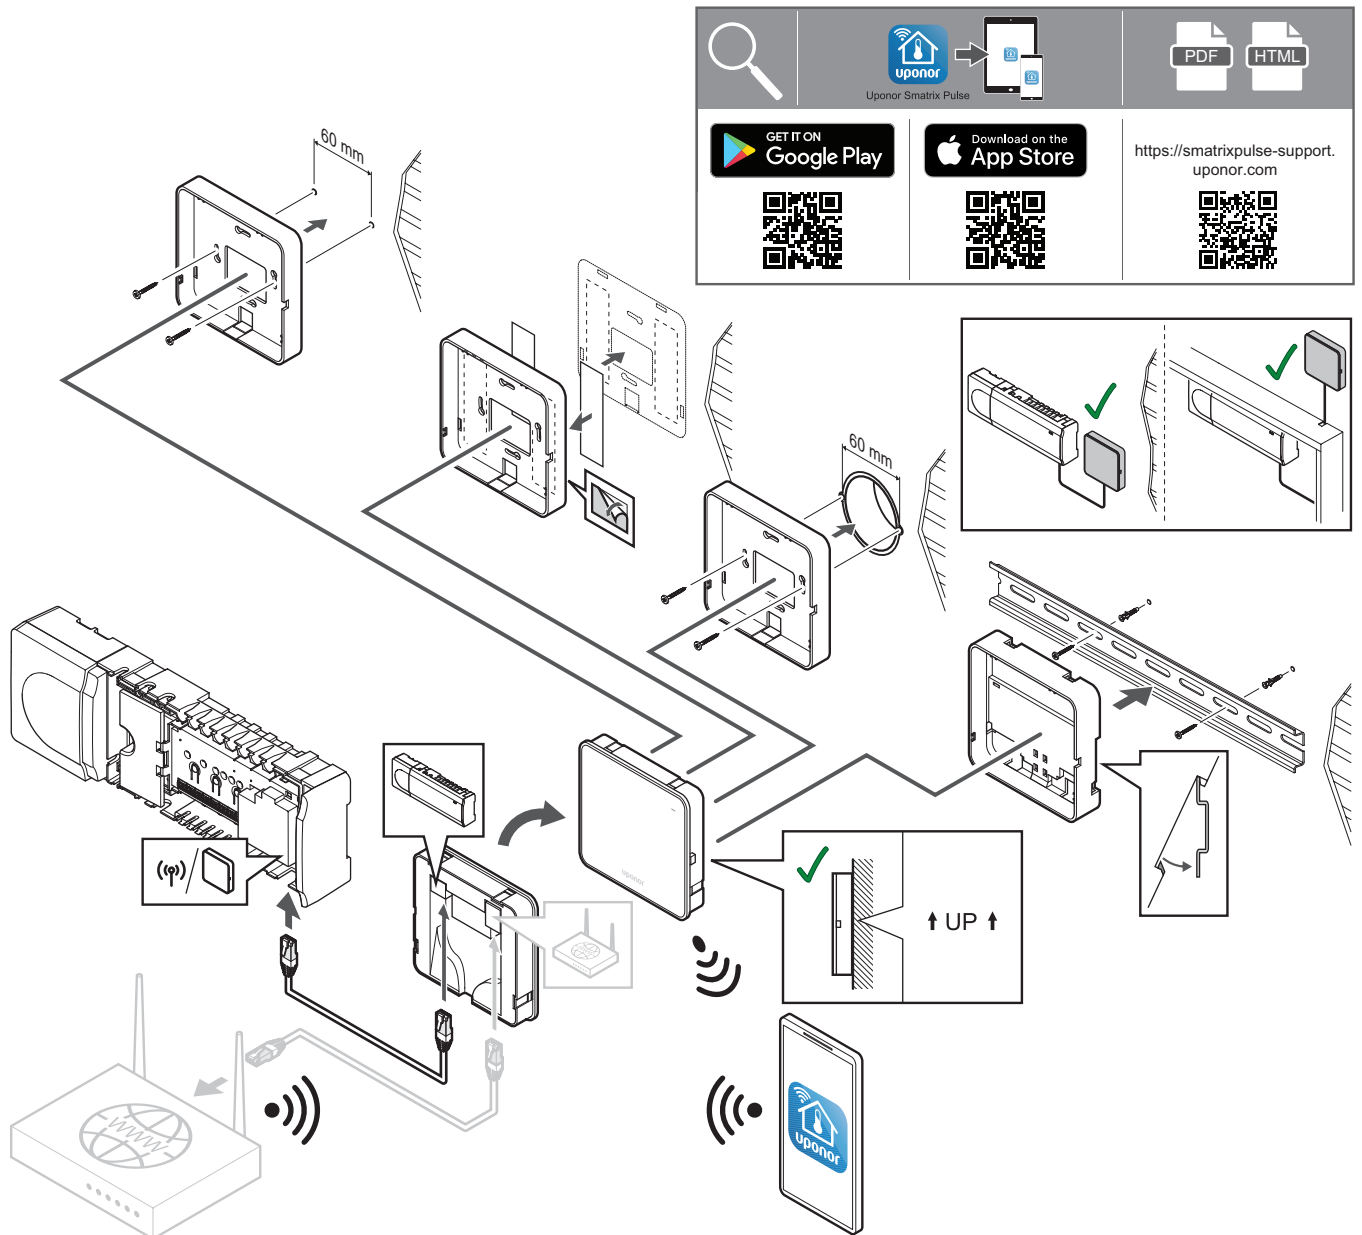

Uponor Smatrix Pulse R-208

Guide Pratique

| | | | |
|--|---|---|---|
|  |  Uponor Smatrix Pulse |  PDF |  HTML |
|  GET IT ON Google Play |  Download on the App Store | https://smatrixpulse-support.uponor.com | |
|  |  |  | |