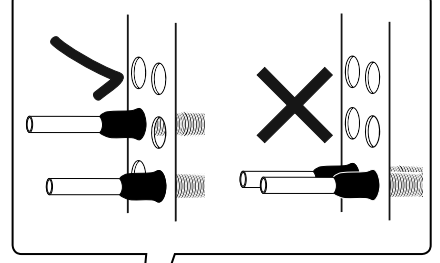

Uponor cabinet connection sleeves M7

Uponor

1063403 Uponor Cabinet connection sleeve M7 S
18/14,6 12-18 mm

1063404 Uponor Cabinet connection sleeve M7 M
25/20-28/23 20-28 mm

1064542 Uponor Cabinet connection sleeve M7 XL
54/48 32-40 mm