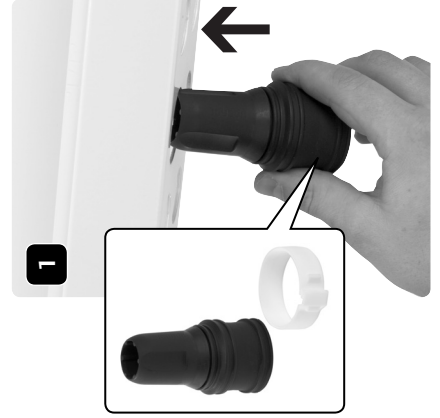

Uponor cabinet connection sleeves M7

Uponor

1063403 Uponor Cabinet connection sleeve M7 S
18/14,6 12-18 mm

1063404 Uponor Cabinet connection sleeve M7 M
25/20-28/23 20-28 mm

1064542 Uponor Cabinet connection sleeve M7 XL
54/48 32-40 mm