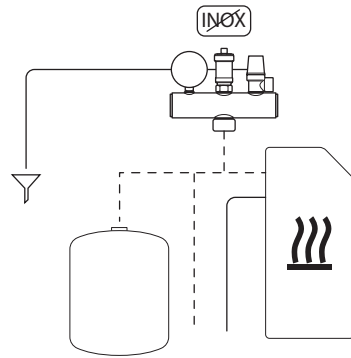

A + B

C

Uponor GmbH

Industriestraße 56,
D-97437 Hassfurt, Germany

1137613 v1_01_2023_INT
Production: Uponor / SKA

Uponor reserves the right to make changes, without prior notification, to the specification of incorporated components in line with its policy of continuous improvement and development.

www.uponor.com