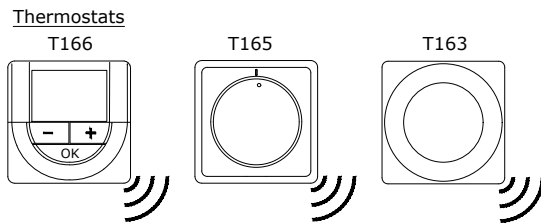

Uponor

Electrical Schematic

Smatrix Pulse Wave (Radio) with
 FLUVIA 15 Ref: SPW-2.0A

Uponor reserve the right to alter specifications and
 operating parameters for all their systems at any time as
 part of their policy of continuous product development.