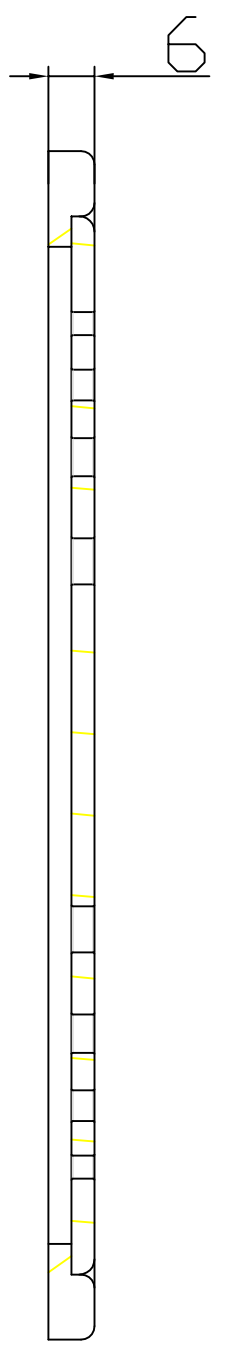

This document must not be copied without our written permission and the contents thereof must not be imparted to a third party nor be used for any unauthorized purpose, contravention will be prosecuted.

Load Class K3 (300kg)

155

155

Uponor product number	Material	Color/Finish	Drawing no.
1093066	Stainless steel	Brushed	00176380
Additional numbers	Scale	Drawn	NPd
LVI 3313309		Check, Appr.	01/2019

uponor Infrastructure and Environment Europe Product Development	Description
	Drain grating 155x155 ELEGANT
Z-measurement drawing	