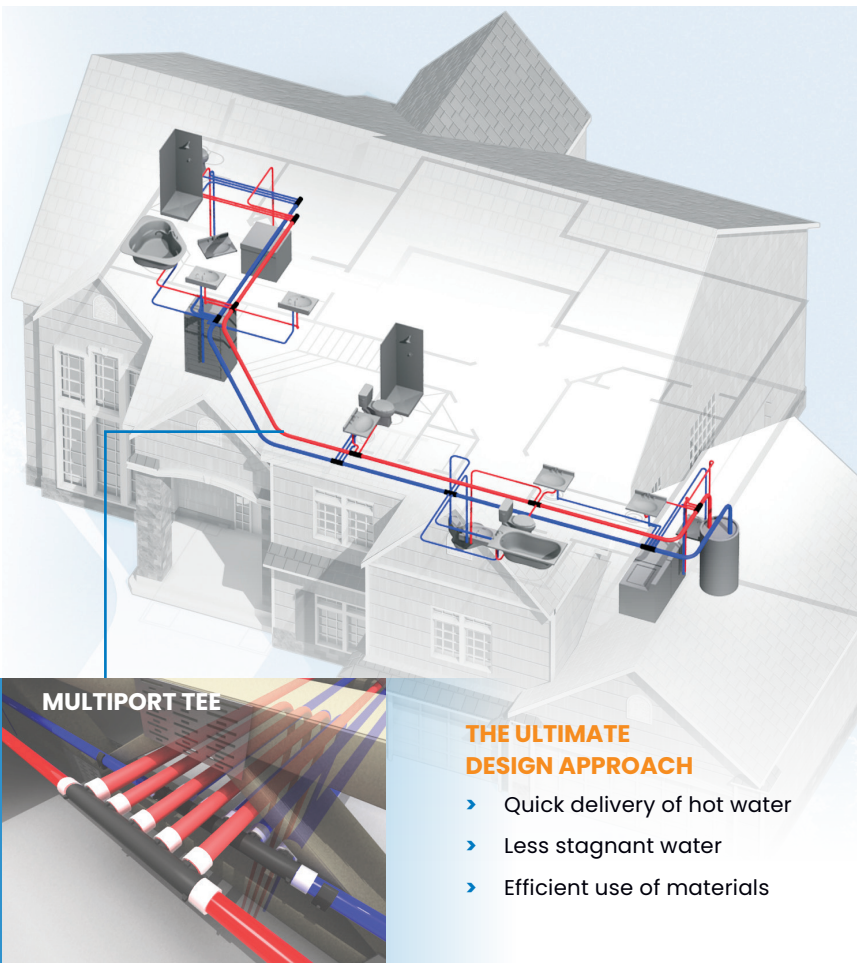

DESIGNED FOR RELIABILITY

- > Highly reliable ProPEX expansion connections cannot be dry fit, eliminating concerns of dry-fit leaks and blow offs.

Less Stagnant Water

Using the Logic installation method shortens the runs to fixtures, while higher-use fixtures continually refresh the water in the main loop.

► The Logic Behind Uponor Logic Plumbing

Uponor Logic plumbing provides the most efficient use of materials for the most effective water-delivery system for a home.

Maximizing the unique design of the multiport tee, an Uponor Logic layout provides water to all fixtures in a single grouping for system simplicity, routinely refreshed water, and faster hot-water delivery.

This arrangement typically requires fewer fittings than trunk and branch and less pipe compared to homerun systems, maximizing homebuilding productivity.

► Learn more about how Uponor can help drive your business forward at [uponor.com](https://www.uponor.com).