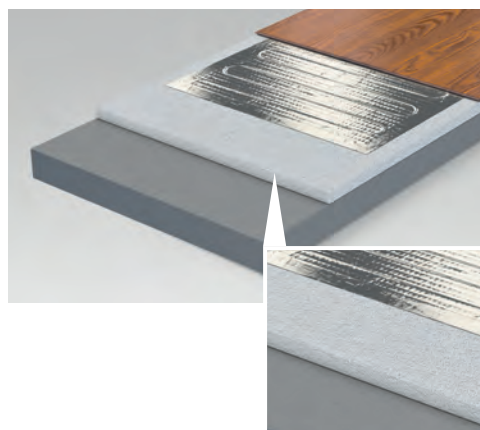

10-year warranty*
Add Uponor insulation for additional energy savings.

Especially flexible:

The high quality single cable is ideal solution for complicated room spaces under the tiles. 2-wire shielded cable is only 3 mm in diameter and can be easily fixed on the prepared floor with the tape or in the clamp tracks. Available in range from 150W to 1850W.