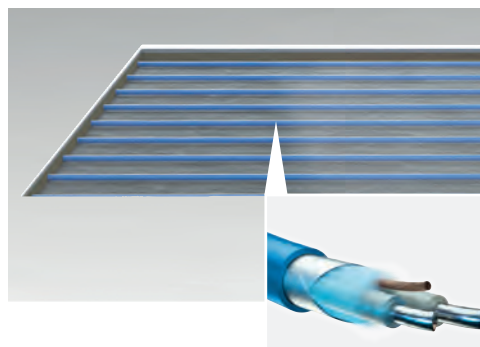

10-year warranty*