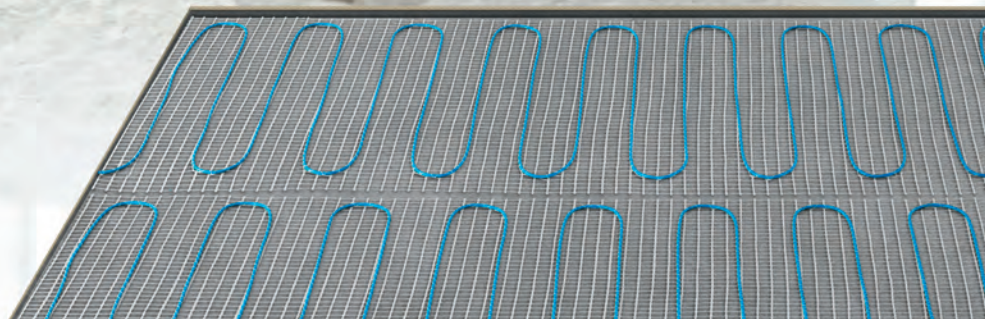

Uponor

Build on Uponor with Comfort E

Experience Uponor Comfort E, electric underfloor heating with the flattest cable that is easy to set up and quick to respond – to enrich the little moments in life