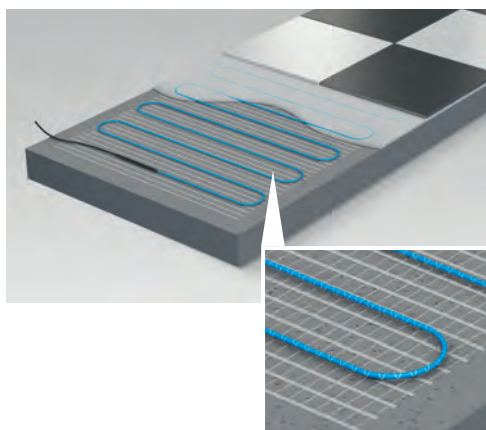

The flattest sew-up cable mat with cables of only 3 mm in diameter fits perfectly under tiles. Self-attaching mat fixation where the cable is sewed to the mesh guarantees no lifting up for fast and easy installation – even without any additional adhesives. Available in range of 100W/m² from 100W to 1200W and of 160W/m² from 160W to 1920W.