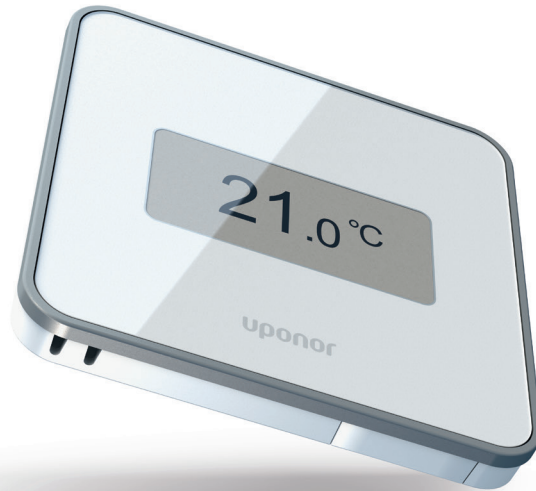

Benefit from energy efficiency and elegance

The reliable and field-proven Smatrix system portfolio for radiant heating and cooling has been extended by an elegant and slim thermostat that meets the highest demands in design and technology.

Approved technology

- As part of our Smatrix control system, the thermostat lets you profit from an efficient use of energy due to the innovative Autobalancing function
- It constantly monitors changes in conditions

Energy savings

- Smatrix saves up to 20 % in heating costs
- It can be used to retrofit existing radiant heating and cooling systems

New design

- Slim and elegant thermostats
- Merge perfectly with your customers' interior design
- Available in two colours: white and black

Simplicity

- Easy to install, set-up and maintain
- Controlled via one single touchpoint and the Smatrix App