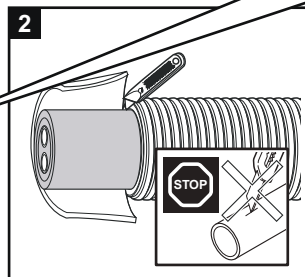

Uponor Ecoflex pipe handling

< 50 m
d = 140/145/175 mm

> 50 m d = 140/145/175 mm
≥ 50 m d = 200/250 mm

Uponor training & installation videos
www.youtube.com/uponoreurope