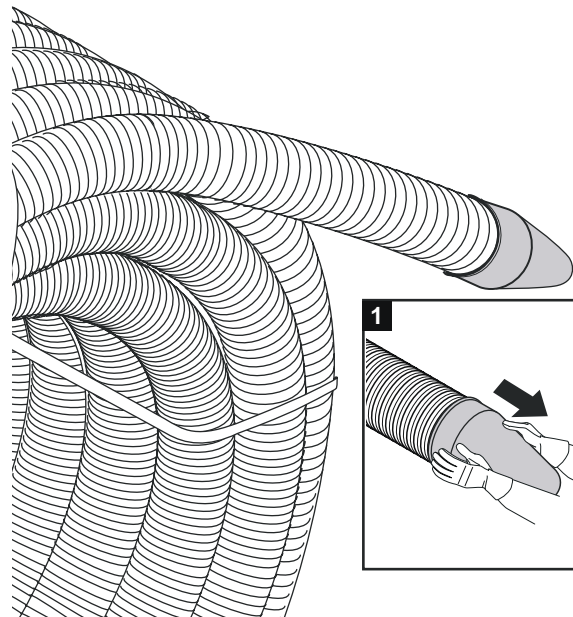

Uponor Ecoflex pipe handling

< 50 m
d = 140/145/175 mm

> 50 m d = 140/145/175 mm
≥ 50 m d = 200/250 mm

Uponor training & installation videos
www.youtube.com/uponoreurope