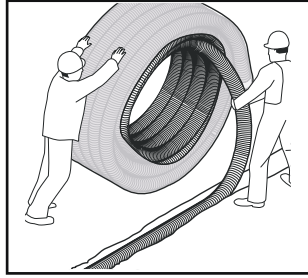

Uponor Ecoflex pipe handling

< 50 m
d = 140/145/175 mm

> 50 m d = 140/145/175 mm
≥ 50 m d = 200/250 mm

Uponor training & installation videos
www.youtube.com/uponoreurope