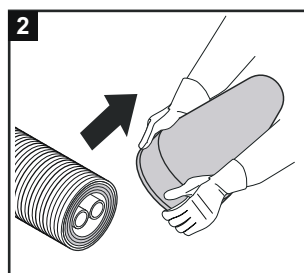

Uponor Ecoflex pipe handling

< 50 m
d = 140/145/175 mm

> 50 m d = 140/145/175 mm
≥ 50 m d = 200/250 mm

Uponor training & installation videos
www.youtube.com/uponoreurope