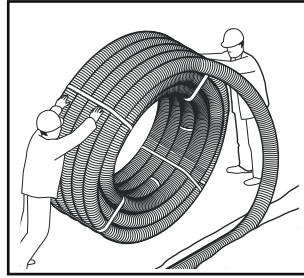

Uponor Ecoflex pipe handling

< 50 m
d = 140/145/175 mm

> 50 m d = 140/145/175 mm
≥ 50 m d = 200/250 mm

Uponor training & installation videos
www.youtube.com/uponoreurope