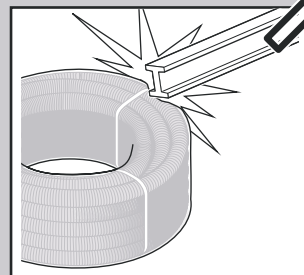

Uponor Ecoflex pipe handling

< 50 m
d = 140/145/175 mm

> 50 m d = 140/145/175 mm
≥ 50 m d = 200/250 mm

Uponor training & installation videos
www.youtube.com/uponoreurope