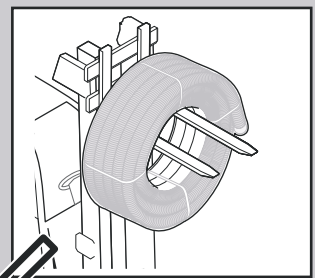

Uponor Ecoflex pipe handling

< 50 m
d = 140/145/175 mm

> 50 m d = 140/145/175 mm
≥ 50 m d = 200/250 mm

Uponor training & installation videos
www.youtube.com/uponoreurope