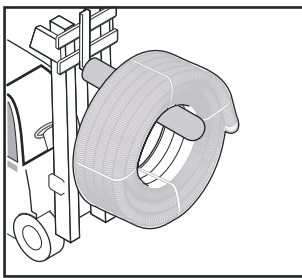

Uponor Ecoflex pipe handling

< 50 m
d = 140/145/175 mm

> 50 m d = 140/145/175 mm
≥ 50 m d = 200/250 mm

Uponor training & installation videos
www.youtube.com/uponoreurope