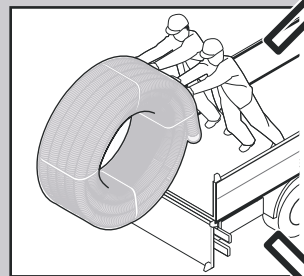

Uponor Ecoflex pipe handling

< 50 m
d = 140/145/175 mm

> 50 m d = 140/145/175 mm
≥ 50 m d = 200/250 mm

Uponor training & installation videos
www.youtube.com/uponoreurope