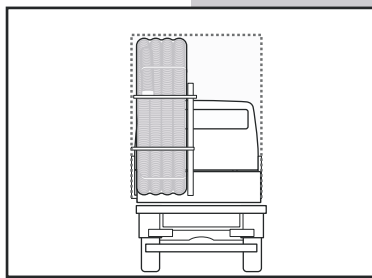

Uponor Ecoflex pipe handling

< 50 m
d = 140/145/175 mm

> 50 m d = 140/145/175 mm
≥ 50 m d = 200/250 mm

Uponor training & installation videos
www.youtube.com/uponoreurope