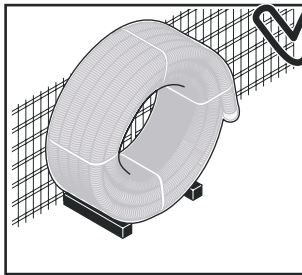

Uponor Ecoflex pipe handling

< 50 m
d = 140/145/175 mm

> 50 m d = 140/145/175 mm
≥ 50 m d = 200/250 mm

Uponor training & installation videos
www.youtube.com/uponoreurope