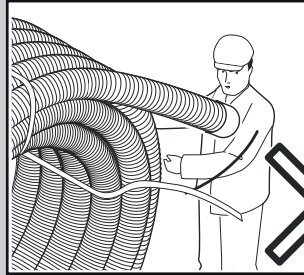

Uponor Ecoflex pipe handling

< 50 m
d = 140/145/175 mm

> 50 m d = 140/145/175 mm
≥ 50 m d = 200/250 mm

Uponor training & installation videos
www.youtube.com/uponoreurope