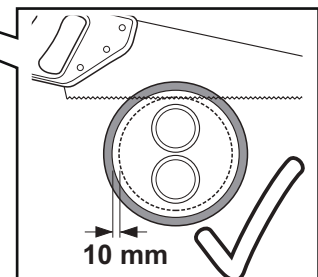

Uponor Ecoflex pipe handling

< 50 m
d = 140/145/175 mm

> 50 m d = 140/145/175 mm
≥ 50 m d = 200/250 mm

Uponor training & installation videos
www.youtube.com/uponoreurope