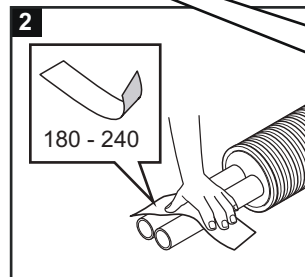

Uponor Ecoflex pipe handling

< 50 m
d = 140/145/175 mm

> 50 m d = 140/145/175 mm
≥ 50 m d = 200/250 mm

Uponor training & installation videos
www.youtube.com/uponoreurope