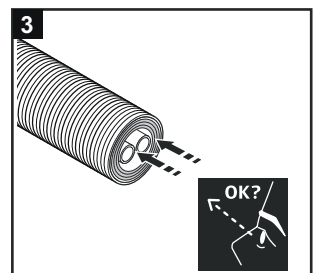

Uponor Ecoflex pipe handling

< 50 m
d = 140/145/175 mm

> 50 m d = 140/145/175 mm
≥ 50 m d = 200/250 mm

Uponor training & installation videos
www.youtube.com/uponoreurope