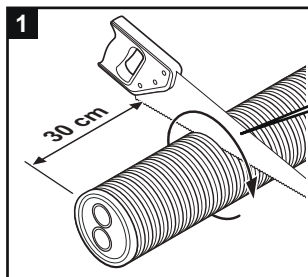

Uponor Ecoflex pipe handling

< 50 m
d = 140/145/175 mm

> 50 m d = 140/145/175 mm
≥ 50 m d = 200/250 mm

Uponor training & installation videos
www.youtube.com/uponoreurope