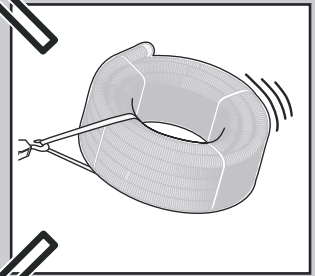

Uponor Ecoflex pipe handling

< 50 m
d = 140/145/175 mm

> 50 m d = 140/145/175 mm
≥ 50 m d = 200/250 mm

Uponor training & installation videos
www.youtube.com/uponoreurope