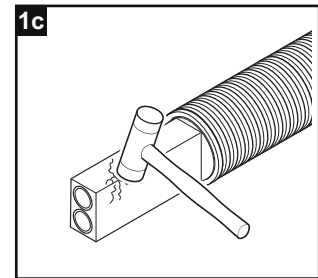

Uponor Ecoflex pipe handling

< 50 m
d = 140/145/175 mm

> 50 m d = 140/145/175 mm
≥ 50 m d = 200/250 mm

Uponor training & installation videos
www.youtube.com/uponoreurope