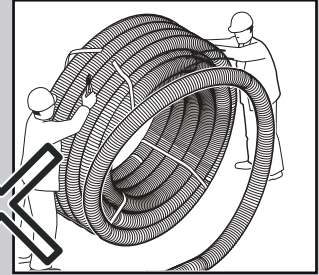

Uponor Ecoflex pipe handling

< 50 m
d = 140/145/175 mm

> 50 m d = 140/145/175 mm
≥ 50 m d = 200/250 mm

Uponor training & installation videos
www.youtube.com/uponoreurope