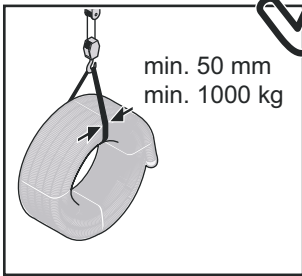

Uponor Ecoflex pipe handling

< 50 m
d = 140/145/175 mm

> 50 m d = 140/145/175 mm
≥ 50 m d = 200/250 mm

Uponor training & installation videos
www.youtube.com/uponoreurope