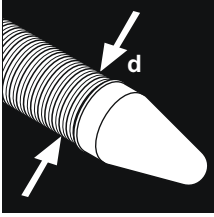

Uponor Ecoflex pipe handling

< 50 m
d = 140/145/175 mm

> 50 m d = 140/145/175 mm
≥ 50 m d = 200/250 mm

Uponor training & installation videos
www.youtube.com/uponoreurope