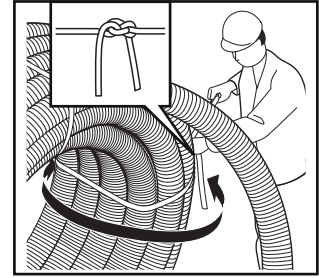

Uponor Ecoflex pipe handling

< 50 m
d = 140/145/175 mm

> 50 m d = 140/145/175 mm
≥ 50 m d = 200/250 mm

Uponor training & installation videos
www.youtube.com/uponoreurope