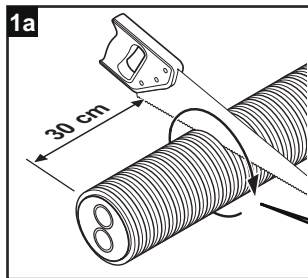

Uponor Ecoflex pipe handling

< 50 m
d = 140/145/175 mm

> 50 m d = 140/145/175 mm
≥ 50 m d = 200/250 mm

Uponor training & installation videos
www.youtube.com/uponoreurope