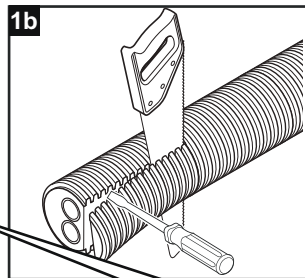

Uponor Ecoflex pipe handling

< 50 m
d = 140/145/175 mm

> 50 m d = 140/145/175 mm
≥ 50 m d = 200/250 mm

Uponor training & installation videos
www.youtube.com/uponoreurope