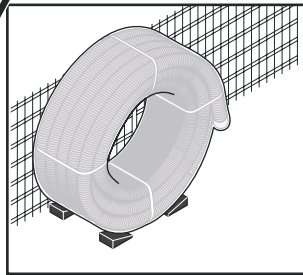

Uponor Ecoflex pipe handling

< 50 m
d = 140/145/175 mm

> 50 m d = 140/145/175 mm
≥ 50 m d = 200/250 mm

Uponor training & installation videos
www.youtube.com/uponoreurope