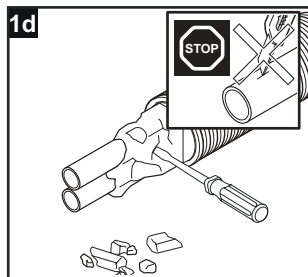

Uponor Ecoflex pipe handling

< 50 m
d = 140/145/175 mm

> 50 m d = 140/145/175 mm
≥ 50 m d = 200/250 mm

Uponor training & installation videos
www.youtube.com/uponoreurope