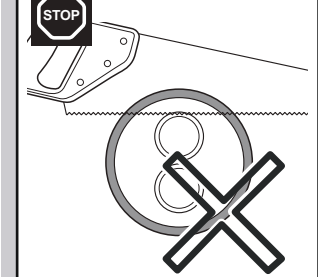

Uponor Ecoflex pipe handling

< 50 m
d = 140/145/175 mm

> 50 m d = 140/145/175 mm
≥ 50 m d = 200/250 mm

Uponor training & installation videos
www.youtube.com/uponoreurope