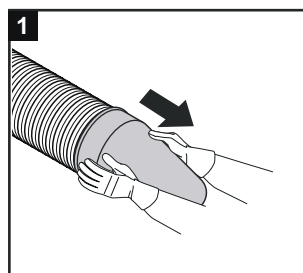

Uponor Ecoflex pipe handling

< 50 m
d = 140/145/175 mm

> 50 m d = 140/145/175 mm
≥ 50 m d = 200/250 mm

Uponor training & installation videos
www.youtube.com/uponoreurope