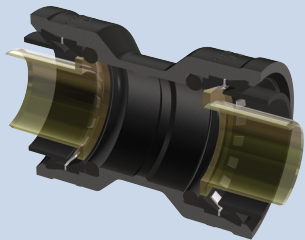

# The Professional's Push-to-Connect Fitting System

**TotalFit  
Coupling, 1/2" x 1/2"**  
(TF4775050)

**TotalFit Male Threaded  
Adapter, 1/2" x 1/2" NPT**  
(TF4525050)

**TotalFit Female Threaded  
Adapter, 1/2" x 1/2" NPT**  
(TF4575050)

**TotalFit Plug, 1/2"**  
(TF4350500)

**TotalFit Removal Tool, 1/2"**  
(TF4800500)

**TotalFit Tee,  
1/2" x 1/2" x 1/2"**  
(TF4755050)

**TotalFit  
Elbow, 1/2" x 1/2"**  
(TF4760500)

**uponor**  
Moving > Forward

## > Connect with TotalFit™ Solutions

With more than 40 years of reliable service, Uponor is the trusted provider of piping solutions for homes nationwide. Now, service contractors have TotalFit™ – a professional-grade engineered polymer (EP) push-to-connect option that provides greater value for residential projects with the same versatility and speed as brass push-to-connect fittings.