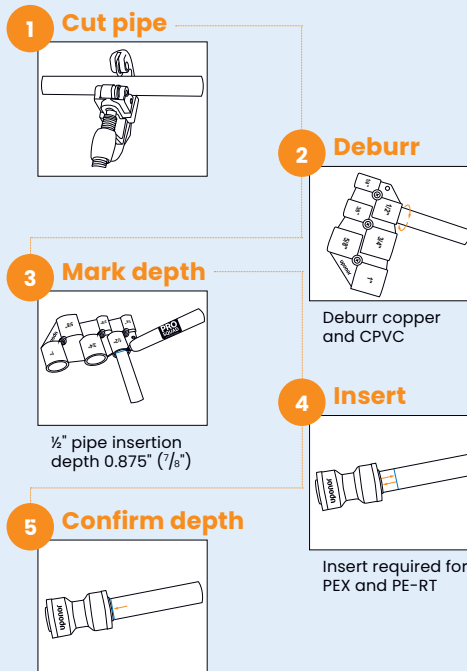

> Connect in 5 easy steps

Removal

> Connect with Uponor Pro Rewards

Get rewarded for the products you purchase for your projects!

By joining Uponor Pro Rewards, you will get:

- > Points for every Uponor product purchase
- > Access to exclusive promotional offers
- > A robust catalog with thousands of items to select the ideal reward

Whether you prefer to reward yourself with a durable Yeti® tumbler, efficient Milwaukee® tools, or incredible vacation excursions, the Uponor Pro Rewards catalog has something for everyone.

Sign up today >
[uponor.com/joinprorewards](https://www.uponor.com/joinprorewards)

Uponor
Moving > Forward