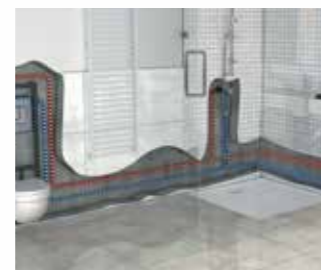

1 Connecting buildings for efficient energy distribution

Uponor Ecoflex

A complete range of pre-insulated pipes for heating, cooling and water distribution. It combines excellent heat loss performance with high flexibility and easy installation.

Uponor Heat Transfer Station

The stations are supplied with heat from the local or district heating network and indirectly transfer it to the building in a controlled way via a plate heat exchanger.

2 Efficient and safe supply of domestic hot water and energy

Uponor riser installations

The Uponor multi-layer composite pipe system combines easy installation with certified safety features.

Uponor Combi Port

For the decentralised supply of domestic hot water and energy for heating and cooling on demand. The prefabricated stations reduce installation time significantly.

S-Press PLUS – the press fitting for Uponor composite pipe

With a reduction of pressure losses by up to 60%, as result of the Zeta value optimised fitting design, S-Press PLUS ensures an optimal flow rate at all points of use.

Uponor Q&E Shrink-Fit

The revolutionary jointing system for PEX pipes. Installation can be conducted in a few short steps with a Milwaukee tool.

3 Stagnation prevention and smart monitoring

Uponor Loop Installation
For comfort and the prevention of stagnation, This solution eliminates bacteria proliferation in the system – independent of single tap usages.

Uponor solutions for multi-family homes

4 No noise from soil and waste

Uponor Decibel

The modern silent soil and waste pipe system, combining innovative technology with sound insulation. The noise level is below 10 dB at a flow of 2 litres/second (acc. EN 14366).

5 Increased safety for outdoor areas

Uponor snow and ice melt