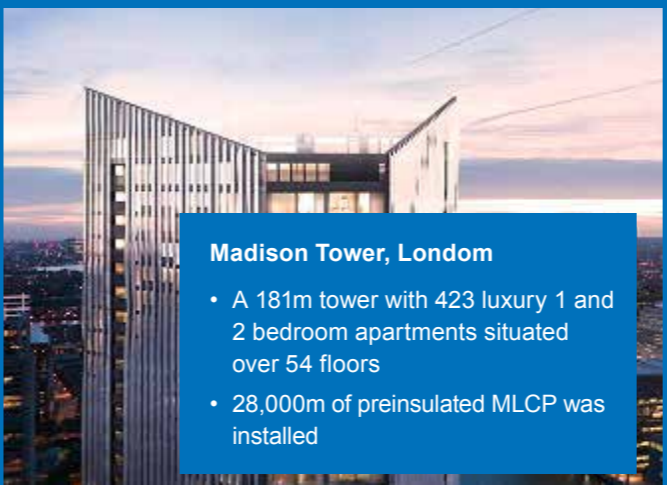

**Madison Tower, London**

- A 181m tower with 423 luxury 1 and 2 bedroom apartments situated over 54 floors
- 28,000m of preinsulated MLCP was installed

**Building renovation, Munich**

- Complete energy-efficient modernisation of 1,600 m<sup>2</sup> of living and office spaces
- Uponor radiant heating and cooling