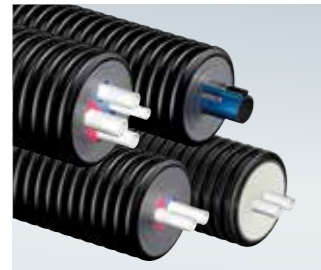

1 Connecting buildings for efficient energy distribution

Uponor Ecoflex

A complete range of pre-insulated pipes for heating, cooling and water distribution. It combines excellent heat loss performance with high flexibility and easy installation.