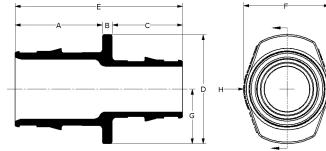

The Uponor QS-style Copper Adapters, combined with the appropriate QS-style Fitting Assembly, transition Wirsbo hePEXTM tubing to 1/2", 3/4" or 1" copper pipe in hydronic heating applications

Nom de la pièce	Numéro de pièce	A [Inch]	B [Inch]	C [Inch]	D [Inch]	E [Inch]	F [Inch]	G [Inch]	H [Inch]	End Type 1	End Type 2
QS-style Copper Fitting Adapter, R20 x 1/2" Copper	A4342050	0.601	0.275	0.512	1.224	1.388	1.063	0.612	0.531	ISO 228-G 3/4"	Sweat 1/2"
QS-style Copper Fitting Adapter, R25 X 1" Copper (for 3/4" and 5/8" tubing only)	A4342510	0.97	0.299	0.658	1.585	1.927	1.375	0.792	0.687	ISO 228-G 1"	Sweat 1"

Nom de la pièce	Numéro de pièce	Weight per UOM [lbs/UOM]
QS-style Copper Fitting Adapter, R20 x 1/2" Copper	A4342050	0.15
QS-style Copper Fitting Adapter, R25 X 1" Copper (for 3/4" and 5/8" tubing only)	A4342510	0.29

QS-style Copper Fitting Adapter, R20 x 1/2" Copper	A4342050	R20: ISO 228-G 3/4"
QS-style Copper Fitting Adapter, R25 X 1" Copper (for 3/4" and 5/8" tubing only)	A4342510	R25: ISO 228-G 1"

L'installation