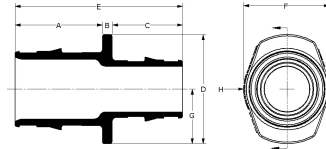

Nom de la pièce	Numéro de pièce	A [Inch]	B [Inch]	C [Inch]	D [Inch]	E [Inch]	F [Inch]	G [Inch]	H [Inch]	End Type 1	End Type 2
QS-style Copper Fitting Adapter, R20 x 1/2" Copper	A4342050	0.601	0.275	0.512	1.224	1.388	1.063	0.612	0.531	ISO 228-G 3/4"	Sweat 1/2"
QS-style Copper Fitting Adapter, R25 X 1" Copper (for 3/4" and 5/8" tubing only)	A4342510	0.97	0.299	0.658	1.585	1.927	1.375	0.792	0.687	ISO 228-G 1"	Sweat 1"