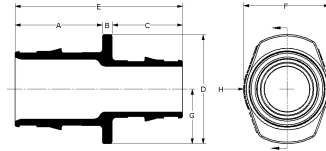

Nom de la pièce	Numéro de pièce	A [Inch]	B [Inch]	C [Inch]	D [Inch]	E [Inch]	F [Inch]	G [Inch]	H [Inch]	End Type 1	End Type 2
QS-style Copper Fitting Adapter, R20 x 1/2" Copper	A4342050	0.601	0.275	0.512	1.224	1.388	1.063	0.612	0.531	ISO 228-G 3/4"	Sweat 1/2"
QS-style Copper Fitting Adapter, R25 X 1" Copper (for 3/4" and 5/8" tubing only)	A4342510	0.97	0.299	0.658	1.585	1.927	1.375	0.792	0.687	ISO 228-G 1"	Sweat 1"