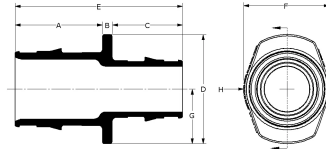

The Uponor QS-style Copper Adapters, combined with the appropriate QS-style Fitting Assembly, transition Wirsbo hePEXTM tubing to 1/2", 3/4" or 1" copper pipe in hydronic heating applications

Nom de la pièce	Numéro de pièce	A [Inch]	B [Inch]	C [Inch]	D [Inch]	E [Inch]	F [Inch]	G [Inch]	H [Inch]	End Type 1	End Type 2
QS-style Copper Fitting Adapter, R20 x 1/2" Copper	A4342050	0.601	0.275	0.512	1.224	1.388	1.063	0.612	0.531	ISO 228-G 3/4"	Sweat 1/2"
QS-style Copper Fitting Adapter, R25 X 1" Copper (for 3/4" and 5/8" tubing only)	A4342510	0.97	0.299	0.658	1.585	1.927	1.375	0.792	0.687	ISO 228-G 1"	Sweat 1"

Nom de la pièce	Numéro de pièce	Weight per UOM [lbs/UOM]
QS-style Copper Fitting Adapter, R20 x 1/2" Copper	A4342050	0.15
QS-style Copper Fitting Adapter, R25 X 1" Copper (for 3/4" and 5/8" tubing only)	A4342510	0.29

QS-style Copper Fitting Adapter, R20 x 1/2" Copper	A4342050	R20: ISO 228-G 3/4"
QS-style Copper Fitting Adapter, R25 X 1" Copper (for 3/4" and 5/8" tubing only)	A4342510	R25: ISO 228-G 1"

L'installation