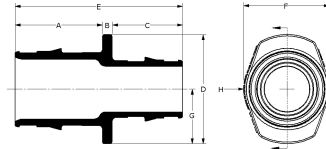

| Nom de la pièce  | Numéro de pièce | A [Inch] | B [Inch] | C [Inch] | D [Inch] | E [Inch] | F [Inch] | G [Inch] | H [Inch] | End Type 1     | End Type 2 |
|--|-----------------|----------|----------|----------|----------|----------|----------|----------|----------|----------------|------------|
| QS-style Copper Adapter, R20 x 3/4" Copper                                 | A4332075        | 0.512    | 0.275    | 0.612    | 1.224    | 1.399    | 1.063    | 0.612    | 0.531    | ISO 228-G 3/4" | Sweat 3/4" |
| QS-style Copper Adapter, R25 x 3/4" Copper (for 3/4" and 5/8" tubing only) | A4332575        | 0.599    | 0.299    | 1.038    | 1.585    | 1.375    | 1.936    | 1.309    | 1.124    | ISO 228-G 1"   | Sweat 3/4" |
| QS-style Copper Adapter, R20 x 1/2" Copper                                 | A4332050        | 0.527    | 0.26     | 0.512    | 1.224    | 1.299    | 1.063    | 0.612    | 0.531    | ISO 228-G 3/4" | Sweat 1/2" |

| Nom de la pièce  | Numéro de pièce | Weight per UOM [lbs/UOM] |
|--|-----------------|--------------------------|
| QS-style Copper Adapter, R20 x 3/4" Copper                                 | A4332075        | 0.14                     |
| QS-style Copper Adapter, R25 x 3/4" Copper (for 3/4" and 5/8" tubing only) | A4332575        | 0.3                      |
| QS-style Copper Adapter, R20 x 1/2" Copper                                 | A4332050        | 0.14                     |