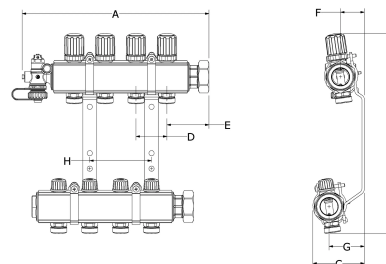

## Données techniques

Material	Brass
Manifold size	1 inch
Loop Cv	1.9 Cv
End type 1	ISO 228-G 1-1/4"
End type 2	ISO 228-G 3/4"
Temp/pressure ratings	73 °F (23 °C) at 160 psi (11 bar) 180 °F (82 °C) at 100 psi (6.9 bar) 200 °F (93 °C) at 80 psi (5.5 bar)
Max. fluid flow rate	14 gpm
Prop 65 label required?	Yes

## Remarques :

Manifold body threaded connections: R32  
Manifold loop threaded connections: R20

Manifold body threaded connections:  
R32  
Manifold loop threaded connections: R20