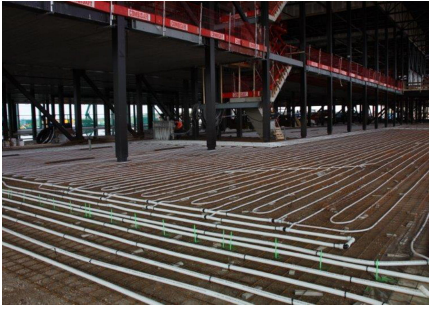

Uponor

Uponor Infra Oy

Uponor Infra Oy
Uponor Suomi Oy
Kouvolantie 365, 15550 Nastola
Kappelinmäentie 240, 65370 Vaasa

Puhelin +358 20 129 211
Sähköposti
asiakaspalvelu@uponor.com
W www.uponor.com