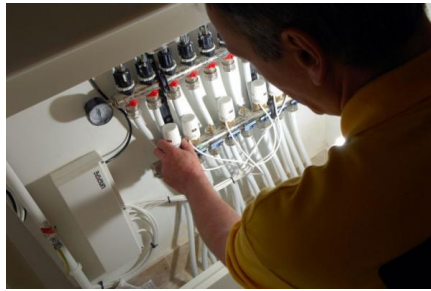

uponor

Address

Uponor Eesti OÜ
Osmussaare 8
13811 Tallinn
Eesti

Telefon +372 605 2070

E-Mail klienditeenindus@uponor.com

W www.uponor.com