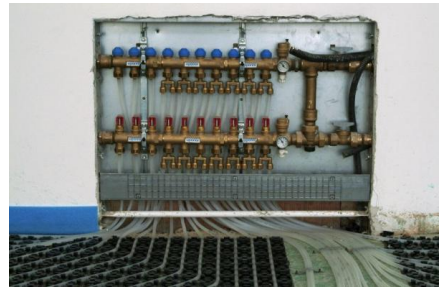

uponor

Address

Uponor Eesti OÜ
Hallivanamehe 4
11317 Tallinn
Eesti

Telefon +372 605 2070

E-Mail klienditeenindus@uponor.com

W www.uponor.com