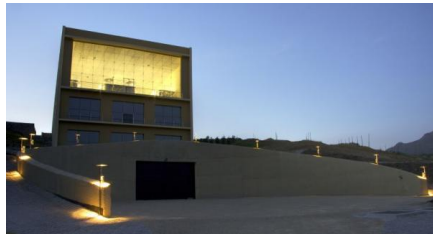

Uponor

Address

Uponor Eesti OÜ
Hallivanamehe 4
11317 Tallinn
Eesti

Telefon +372 605 2070
E-Mail klienditeenindus@uponor.com
W www.uponor.com