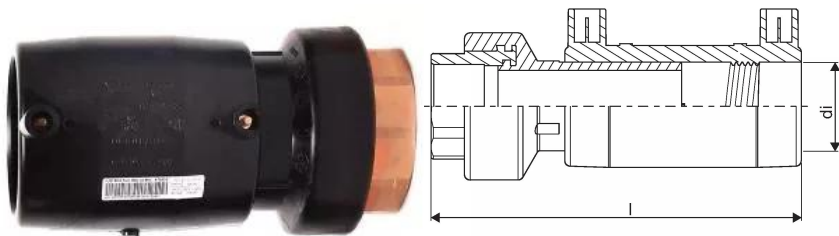

SURVE PE EL. KEEVIS SIIRDMIK MESSING 32X1 SDR 11 PE100 40V  
SK

1000542

## SURVE PE EL. KEEVIS SIIRDMIK MESSING 32X1 SDR 11 PE100 40V SK

1000542