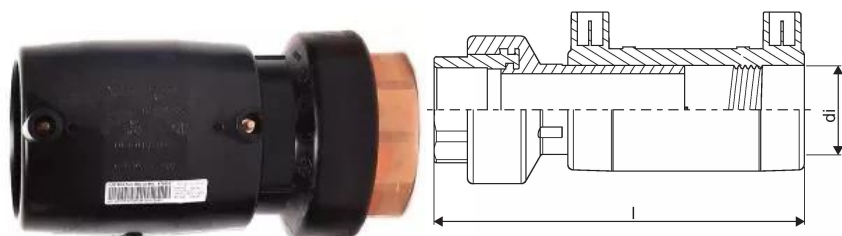

SURVE PE EL. KEEVIS SIIRDMIK MESSING 32X1 SDR 11 PE100 40V  
SK

1000542

## SURVE PE EL. KEEVIS SIIRDMIK MESSING 32X1 SDR 11 PE100 40V SK

1000542