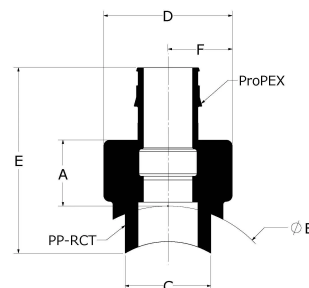

**ADAPTER**  
**(FOR SADDLE/OUTLET FUSION)**

Part name	Part no.	A [Inch]	B [Inch]	C [Inch]	D [Inch]	E [Inch]	F [Inch]	End Type 1	End Type 2	Prop 65 label required?	Weight per UOM [lbs/UOM]
Uponor ProPEX LF Brass Saddle Adapter, 1 1/2" / 3/4" PP-RCT x 1/2" PEX, for Outlet Fusion	PR4511550	1.083	1.969	0.984	1.665	2.427	0.833	Saddle 1-1/2"	ProPEX 1/2"	No	0.16
Uponor ProPEX LF Brass Saddle Adapter, 2" / 3/4" PP-RCT x 3/4" PEX, for Outlet Fusion	PR4512075	1.177	2.48	0.984	1.665	2.748	0.833	Saddle 2"	ProPEX 3/4"	Yes	0.2