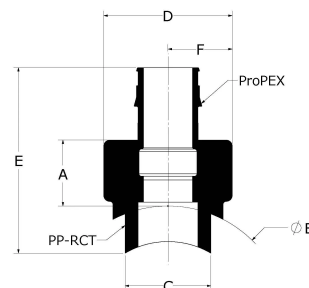

Product information and application use

Utilice los adaptadores de sillín de latón sin plomo (LF) ProPEX® de Uponor con tubería mecánica PP-RCT de Uponor para transportar fluidos para calefacción y refrigeración hidrónica o aplicaciones industriales y con tubería potable PP-RCT de Uponor para transportar agua para aplicaciones de plomería potable.

ADAPTER
(FOR SADDLE/OUTLET FUSION)