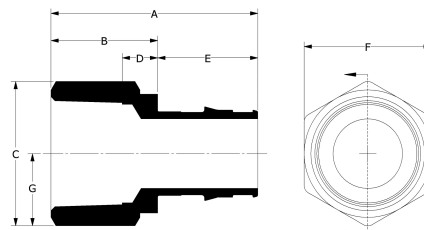

Part name	Part no.	A [inch]	B [inch]	C [inch]	D [inch]	E [inch]	F [inch]	G [inch]	End Type 1	End Type 2	Weight per UOM [lbs/UOM]
ProPEX LF Brass Female Threaded Adapter, 1/2" PEX x 3/4" NPT	LF4575075	1.629	0.92	1.371	0.367	0.709	1.187	0.685	ProPEX 1/2"	FNPT 3/4"	0.18
ProPEX LF Brass Female Threaded Adapter, 3/4" PEX x 3/4" NPT	LF4577575	1.865	0.92	1.371	0.366	0.945	1.187	0.685	ProPEX 3/4"	FNPT 3/4"	-
ProPEX LF Brass Female Threaded Adapter, 1" PEX x 1" NPT	LF4571010	2.441	1.26	1.732	0.419	1.181	1.5	0.866	ProPEX 1"	FNPT 1"	0.42
ProPEX LF Brass Female Threaded Adapter, 1 1/4" PEX x 1 1/4" NPT	LF4571313	2.565	1.12	2.309	0.413	1.445	2.0	1.155	ProPEX 1-1/4"	FNPT 1-1/4"	0.73
ProPEX LF Brass Female Threaded Adapter, 1/2" PEX x 1/2" NPT	LF4575050	1.569	0.86	1.155	0.325	0.709	1.0	0.577	ProPEX 1/2"	FNPT 1/2"	0.14
ProPEX LF Brass Female Threaded Adapter, 3/4" PEX x 1" NPT	LF4577510	2.205	1.26	1.732	0.599	0.945	1.5	0.866	ProPEX 3/4"	FNPT 1"	-
ProPEX LF Brass Female Threaded Adapter, 1 1/2" PEX x 1 1/2" NPT	LF4571515	2.864	1.16	2.598	0.436	1.704	2.25	1.299	ProPEX 1-1/2"	FNPT 1-1/2"	0.95
ProPEX LF Brass Female Threaded Adapter, 2" PEX x 2" NPT	LF4572020	3.547	1.4	3.464	0.703	2.147	3.0	1.732	ProPEX 2"	FNPT 2"	2.23