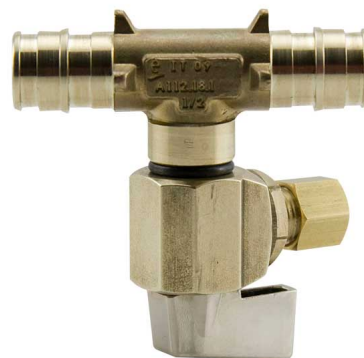

Conectores en T para equipos para fabricar hielo de bronce sin plomo (LF) ProPEX

Project Information

Job name:	Location:
Engineer:	Fecha de envío:
Contractor:	Presentada por:
Manufacturer's representative:	Approved by:

Technical data

Material	LF Brass
End type 1	ProPEX 1/2"
End type 2	ProPEX 1/2"
End type 3	Compression 1/4"
Temp/pressure ratings	73 °F (23 °C) at 160 psi (11 bar)
	180 °F (82 °C) at 100 psi (6.9 bar)
	200 °F (93 °C) at 80 psi (5.5 bar)
Prop 65 label required?	Yes

Product information and application use

Approved for hot and cold potable water systems, the ProPEX® Leadfree Brass In-line Ice Maker Tee provides quick, safe, water-line connections for an in-line ice maker. Use with 1/2" PEX tubing. The valve features 3/8" NPT x 1/4" O.D. compression.

Note: Temperature and pressure ratings stated are hydrostatic ratings. For domestic hot-water (DHW) and DHW recirculation installations, operating conditions should not exceed 140°F (60°C) at 80 psi (5.5 bar) in accordance with ASTM F2023. For additional information regarding application-specific temperature and pressure ratings, refer to the Uponor PEX Piping Systems Design and Installation Manual.

Part name	Part no.	A [inch]	B [inch]	C [inch]	Weight per UOM [lbs/UOM]
ProPEX LF Brass In-line Ice Maker Tee, 1/2" PEX x 1/2" PEX x 1/4" O.D. compression	LF4455050	2.517	2.369	1.652	0.3

Part name	Part no.	Codes	Standards	Listings
Conectores en T para equipos para fabricar hielo de bronce sin plomo (LF) ProPEX	LF4455050	UPC|IBC|IRC|IPC|NPC of Canada|UMC|NSPC|IMC	NSF/ANSI/CAN 372|ASTM F877|ASTM F1960|CSA B137.5|NSF/ANSI/CAN 61|NSF/ANSI 14	cNSFus-pw-G|U.P.Code

Installation

ProPEX Tool and ProPEX Rings (sold separately) are required for connecting the PEX tubing. For more information, refer to the AquaPEX® Professional Plumbing Installation Guide.

Related applications

PEX-a Plumbing Systems

Footnotes

Contact information

Uponor Inc.
5925 148th Street West
Apple Valley, MN 55124
T 800.321.4739
F 952.891.2008

Uponor Ltd.
6510 Kennedy Road
Mississauga, ON L5T 2X4
T 888.594.7726
F 800.638.9517