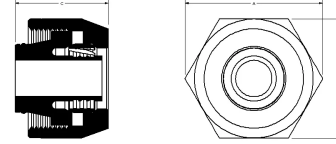

Product information and application use

The Uponor R20 Compression Fitting Assembly threads onto manifold loop outlets. This R20 QS (Quick Seal) compression fitting connects Wirsbo hePEX™ or Uponor AquaPEX® tubing to the manifold in radiant heating applications and is designed for 5/16", 3/8", 1/2" or 5/8" tubing. The R25 QS compression fitting does not directly thread onto the manifold, but onto other R25 connections, and is designed for use with 5/8" and 3/4" tubing only.

Part name	Part no.	A [inch]	B [inch]	C [inch]	Subcomponent Material	End Type 1	End Type 2	D [inch]	Cv	Equivalent length through [ft]	Weight per UOM [lbs/UOM]
5/16" QS-style Compression Fitting Assembly, R20 thread	A4020313	1.372	1.187	1.057	Fitting: CA 360 Brass	QS 5/16"	ISO 228-G 3/4"	-	-	-	0.26
3/8" QS-style Compression Fitting Assembly, R20 thread	A4020375	1.372	1.187	1.004	Fitting: CA 360 Brass	QS 3/8"	ISO 228-G 3/4"	-	-	-	0.23
1/2" QS-style Compression Fitting Assembly, R20 thread	A4020500	1.372	1.187	1.004	Fitting: CA 360 Brass	QS 1/2"	ISO 228-G 3/4"	-	-	-	0.21
5/8" QS-style Compression Fitting Assembly, R20 thread	A4020625	1.372	1.187	1.004	Fitting: CA 360 Brass	QS 5/8"	ISO 228-G 3/4"	-	-	-	0.19
5/8" QS-style Compression Fitting Assembly, R25 thread	A4030625	1.729	1.5	1.064	Fitting: CA 360 Brass	QS 5/8"	ISO 228-G 1"	-	-	-	0.4
3/4" QS-style Compression Fitting Assembly, R25 thread	A4020750	1.66	1.5	1.099	Fitting: UNS C36000 UNS C37700	QS 3/4"	ISO 228-G 1"	-	-	-	0.33
5/8" QS-style Compression Fitting Assembly for Commercial Manifold, R25 thread	A4050625	1.729	1.5	1.217	-	Compression 5/8"	ISO 228-G 1"	-	6.58	4.56	0.4
3/4" QS-style Compression Fitting Assembly for Commercial Manifold, R25 thread	A4050750	1.66	1.5	1.221	-	Compression 3/4"	ISO 228-G 1"	-	8.08	7.12	0.4