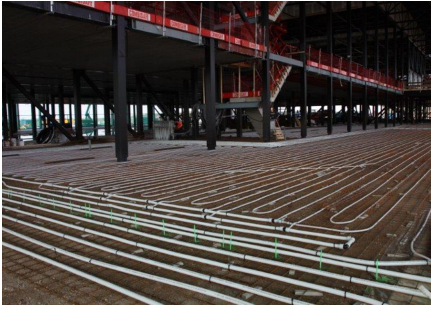

uponor

Uponor Hispania, S.A.U

Avda. Leonardo da Vinci 15-17-19
Parque Empresarial La Carpetania
28906 Getafe (Madrid)
Spain

Teléfono +34 91 685 36 00
Email servicioalcliente@uponor.com
W www.uponor.com