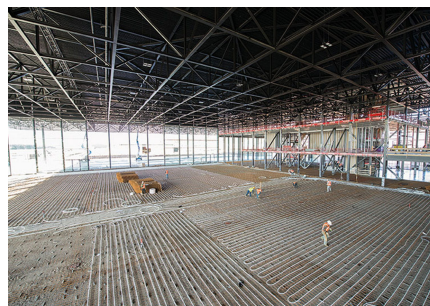

middle of the grounds. As well as the main building, the area also houses a depot and a couple of warehouses that, among other things, accommodate other exhibits used for demonstrations. The grounds are home to a memorial square and a quiet garden that provide space for remembrance and reflection. Further on, there is a monument with an important historical value - it is the oldest building in the Netherlands with a link to military aviation. The wooden building and its tower are currently being fully restored to their original state. The large surrounding outdoor area provides space for events.

From the end of 2014, the Netherlands' new National Military Museum will bring together the collections of the Army Museum in Delft and the Military Aviation Museum in Soesterberg. The need for the best possible indoor environment at the museum is enormous. While the conditions in which age-old museum pieces are stored is essential, a pleasant indoor environment is also important to visitors. The museum complex is thus equipped with a range of sustainable technologies, including concrete core activation. Fitting Uponor industrial underfloor heating on the ground floor and a TAB Omegaprofiel on the first floor makes a major contribution to creating an optimum indoor environment.

Dutch National Military Museum