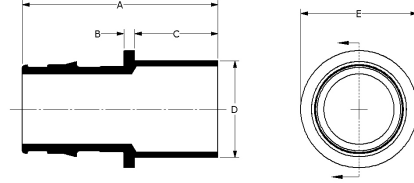

Part name	Part no.	A [Inch]	B [Inch]	C [Inch]	D [Inch]	E [Inch]	F [Inch]	G [Inch]	End Type 1	End Type 2	Cv
ProPEX Brass Fitting Adapter, 1/2" PEX x 1/2" Copper	Q5505050	1.394	0.125	0.56	0.625	0.77	0.313	0.709	ProPEX 1/2"	Sweat 1/2"	7.7
ProPEX Brass Fitting Adapter, 5/8" PEX x 1/2" Copper	Q4506350	1.551	0.125	0.56	0.624	0.94	0.312	0.866	ProPEX 5/8"	Sweat 1/2"	-
ProPEX Brass Fitting Adapter, 5/8" PEX x 3/4" Copper	Q4506375	1.801	0.125	0.81	0.874	0.94	0.437	0.866	ProPEX 5/8"	Sweat 3/4"	-
ProPEX Brass Fitting Adapter, 3/4" PEX x 1/2" Copper	Q5507550	1.63	0.125	0.56	0.624	1.1	0.312	0.945	ProPEX 3/4"	Sweat 1/2"	8.8
ProPEX Brass Fitting Adapter, 3/4" PEX x 3/4" Copper	Q5507575	1.88	0.125	0.81	0.874	1.1	0.437	0.945	ProPEX 3/4"	Sweat 3/4"	15.7
ProPEX Brass Fitting Adapter, 3/4" PEX x 1" Copper	Q5507510	2.04	0.11	0.985	1.125	1.15	0.563	0.945	ProPEX 3/4"	Sweat 1"	11.4
ProPEX Brass Fitting Adapter, 1" PEX x 1" Copper	Q5501010	2.276	0.125	0.97	1.125	1.36	0.563	1.181	ProPEX 1"	Sweat 1"	30.5
ProPEX Brass Fitting Adapter, 1 1/4" PEX x 1 1/4" Copper	Q5501313	2.6	0.125	1.03	1.375	1.72	0.687	1.445	ProPEX 1-1/4"	Sweat 1-1/4"	34
ProPEX Brass Fitting Adapter, 1 1/2" PEX x 1 1/2" Copper	Q5501515	2.989	0.125	1.16	1.625	1.9	0.813	1.704	ProPEX 1-1/2"	Sweat 1-1/2"	63.7