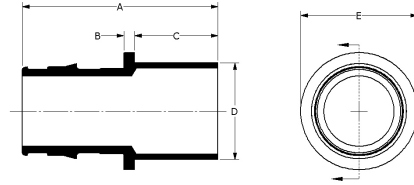

Part name	Part no.	A [Inch]	B [Inch]	C [Inch]	D [Inch]	E [Inch]	F [Inch]	G [Inch]	End Type 1	End Type 2	Cv
ProPEX Brass Fitting Adapter, 1/2" PEX x 1/2" Copper	Q5505050	1.394	0.125	0.56	0.625	0.77	0.313	0.709	ProPEX 1/2"	Sweat 1/2"	7.7
ProPEX Brass Fitting Adapter, 5/8" PEX x 1/2" Copper	Q4506350	1.551	0.125	0.56	0.624	0.94	0.312	0.866	ProPEX 5/8"	Sweat 1/2"	-
ProPEX Brass Fitting Adapter, 5/8" PEX x 3/4" Copper	Q4506375	1.801	0.125	0.81	0.874	0.94	0.437	0.866	ProPEX 5/8"	Sweat 3/4"	-
ProPEX Brass Fitting Adapter, 3/4" PEX x 1/2" Copper	Q5507550	1.63	0.125	0.56	0.624	1.1	0.312	0.945	ProPEX 3/4"	Sweat 1/2"	8.8
ProPEX Brass Fitting Adapter, 3/4" PEX x 3/4" Copper	Q5507575	1.88	0.125	0.81	0.874	1.1	0.437	0.945	ProPEX 3/4"	Sweat 3/4"	15.7
ProPEX Brass Fitting Adapter, 3/4" PEX x 1" Copper	Q5507510	2.04	0.11	0.985	1.125	1.15	0.563	0.945	ProPEX 3/4"	Sweat 1"	11.4
ProPEX Brass Fitting Adapter, 1" PEX x 1" Copper	Q5501010	2.276	0.125	0.97	1.125	1.36	0.563	1.181	ProPEX 1"	Sweat 1"	30.5
ProPEX Brass Fitting Adapter, 1 1/4" PEX x 1 1/4" Copper	Q5501313	2.6	0.125	1.03	1.375	1.72	0.687	1.445	ProPEX 1-1/4"	Sweat 1-1/4"	34
ProPEX Brass Fitting Adapter, 1 1/2" PEX x 1 1/2" Copper	Q5501515	2.989	0.125	1.16	1.625	1.9	0.813	1.704	ProPEX 1-1/2"	Sweat 1-1/2"	63.7