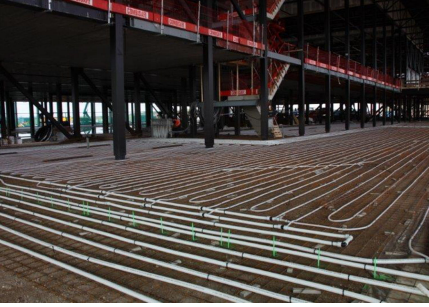

Uponor

Uponor Pte. Ltd.

Uponor Pte. Ltd.
38 Maxwell Road
#02-01, AirView Building
Singapore 069116

Phone +65 6977 6518
Email inquiry.asia@uponor.com
W www.uponor.com