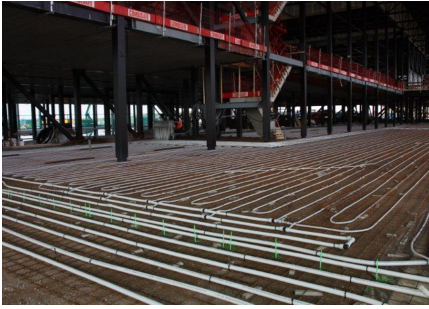

Uponor

Uponor International Sales

Uponor International Sales
Industriestrasse 56
97437 Hassfurt
Germany

Phone +49 9521 690 0
Contact us

Contact for Headquarter, PR, Offices in
Australia, Dubai, International Sales
and for Singapore

W www.uponor.com