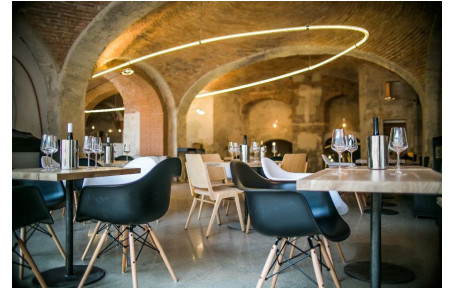

Agricultural buildings

Product systems

Radiant Heating & Cooling, Flexible

Pipe Systems

Project Type

New building

eger gal tiber winery

uponor