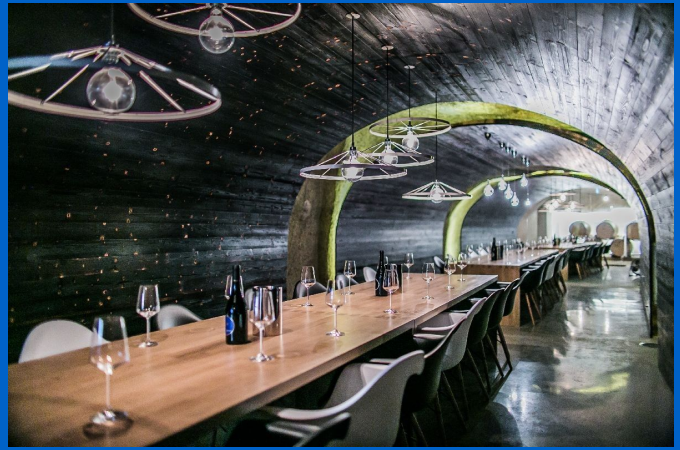

References

eger gal tiber winery