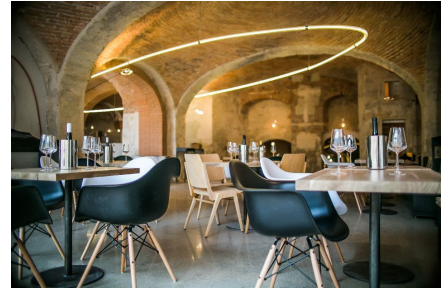

Agricultural buildings

Product systems

Radiant Heating & Cooling, Flexible

Pipe Systems

Project Type

New building

eger gal tiber winery

uponor