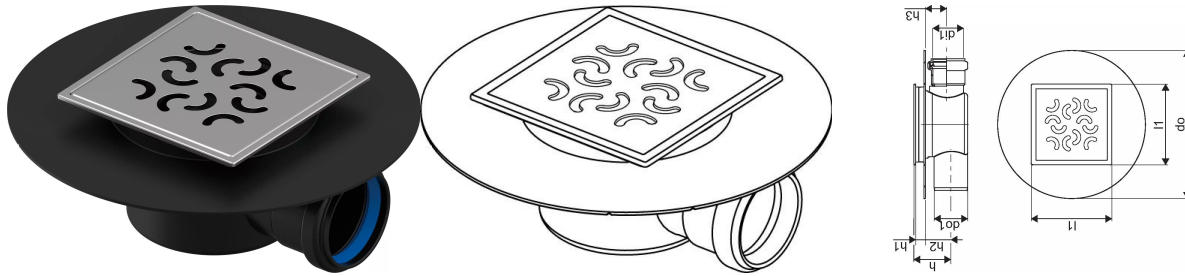

Uponor Aqua Ambient point drain inlet pass super/arco FI 50

1136465

- connection to sewage pipes DN 50
- flow rate: 0,4 l/s
- for low floor constructions
- material grate: stainless steel
- material body: polypropylene

Uponor Aqua Ambient point drain inlet pass super/arco FI 50

1136465

Technical data

Item no EAN	6414900483643
Item no GTIN	06414900483643
Item (unit of measurement)	pce
Length (l1)	120 mm
Z-measurement h	55 mm
Z-measurement h1	38 mm
Z-measurement h2	38 mm
Packaging Quantity 1	1
Packaging Quantity 4	300
Packaging GTIN PL1	06414900369381
Packaging GTIN PL4	06414900370134
Item Unit Length	220
Item Unit Height	80
Item Unit Weight	0,42
Item Unit Width	220