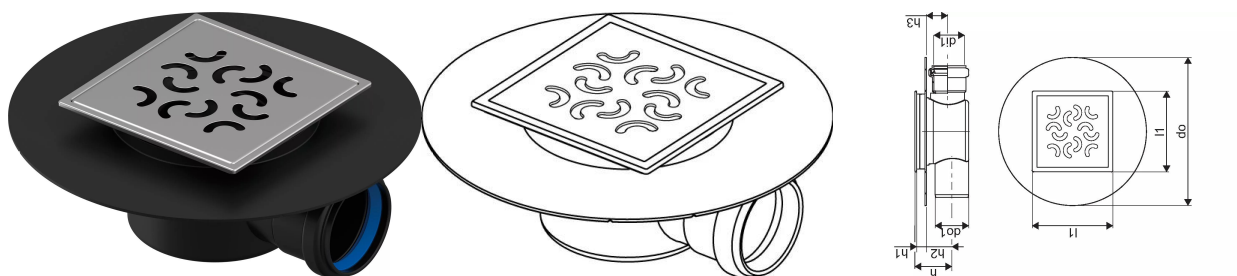

Uponor Aqua Ambient point drain inlet pass super/arco FI 50

1136465

- connection to sewage pipes DN 50
- flow rate: 0,4 l/s
- for low floor constructions
- material grate: stainless steel
- material body: polypropylene

Uponor Aqua Ambient point drain inlet pass super/arco FI 50

1136465

Technical data

Item no EAN	6414900483643
Item no GTIN	06414900483643
Item (unit of measurement)	pce
Length (l1)	120 mm
Z-measurement h	55 mm
Z-measurement h1	38 mm
Z-measurement h2	38 mm
Packaging Quantity 1	1
Packaging Quantity 4	300
Packaging GTIN PL1	06414900369381
Packaging GTIN PL4	06414900370134
Item Unit Length	220
Item Unit Height	80
Item Unit Weight	0,42
Item Unit Width	220