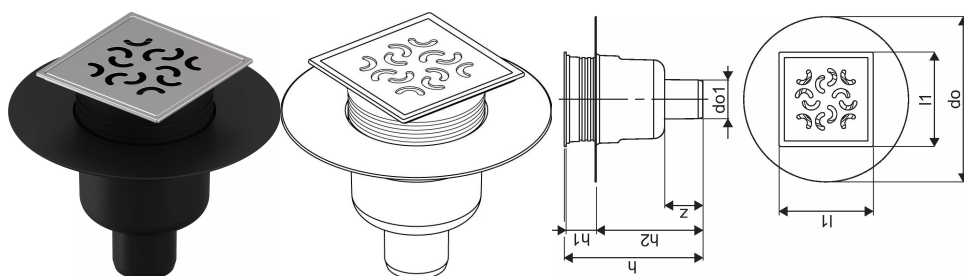

## Uponor Aqua Ambient point drain inlet down classic/arco FI 50

1136462

- connection to sewage pipes DN 50
- flow rate: 0,8 l/s
- material grate: stainless steel
- material body: polypropylene

## Uponor Aqua Ambient point drain inlet down classic/arco FI 50

1136462

### Technical data

Item no EAN	6414900483612
Item no GTIN	06414900483612
Item (unit of measurement)	pce
Length (l1)	120 mm
z	49 mm
Z-measurement h	177 mm
Z-measurement h1	38 mm
Z-measurement h2	136 mm
Packaging Quantity 1	1
Packaging Quantity 4	180
Packaging GTIN PL1	06414900369466
Packaging GTIN PL4	06414900370103
Item Unit Length	210
Item Unit Height	138
Item Unit Weight	0,35
Item Unit Width	210