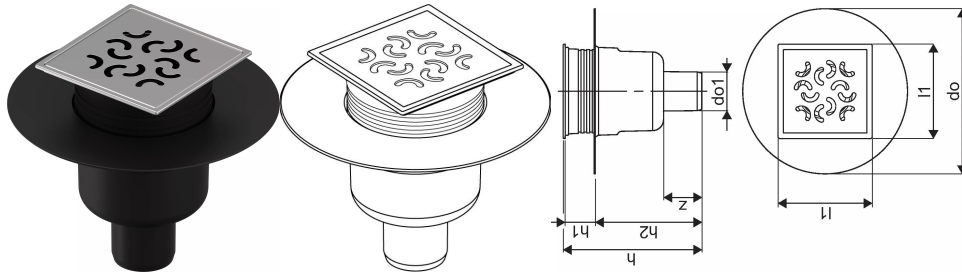

## Uponor Aqua Ambient point drain inlet down classic/arco FI 50

1136462

- connection to sewage pipes DN 50
- flow rate: 0,8 l/s
- material grate: stainless steel
- material body: polypropylene

## Uponor Aqua Ambient point drain inlet down classic/arco FI 50

1136462

### Technical data

Item no EAN	6414900483612
Item no GTIN	06414900483612
Item (unit of measurement)	pce
Length (l1)	120 mm
z	49 mm
Z-measurement h	177 mm
Z-measurement h1	38 mm
Z-measurement h2	136 mm
Packaging Quantity 1	1
Packaging Quantity 4	180
Packaging GTIN PL1	06414900369466
Packaging GTIN PL4	06414900370103
Item Unit Length	210
Item Unit Height	138
Item Unit Weight	0,35
Item Unit Width	210